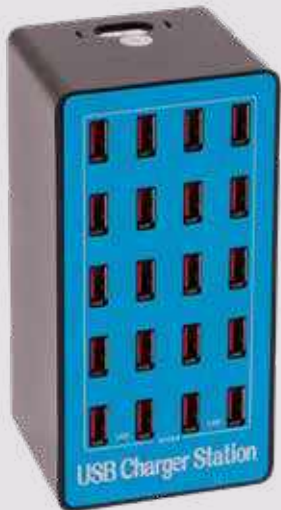

Accessories

NEW

Table Presentation

Qi Wireless Charging Pad 6 in 1

CHARG06

Features:

- Supplied with UK Plug
- 6 Point charging capability for ease
(Just place the lamps on the pad and charging will commence)