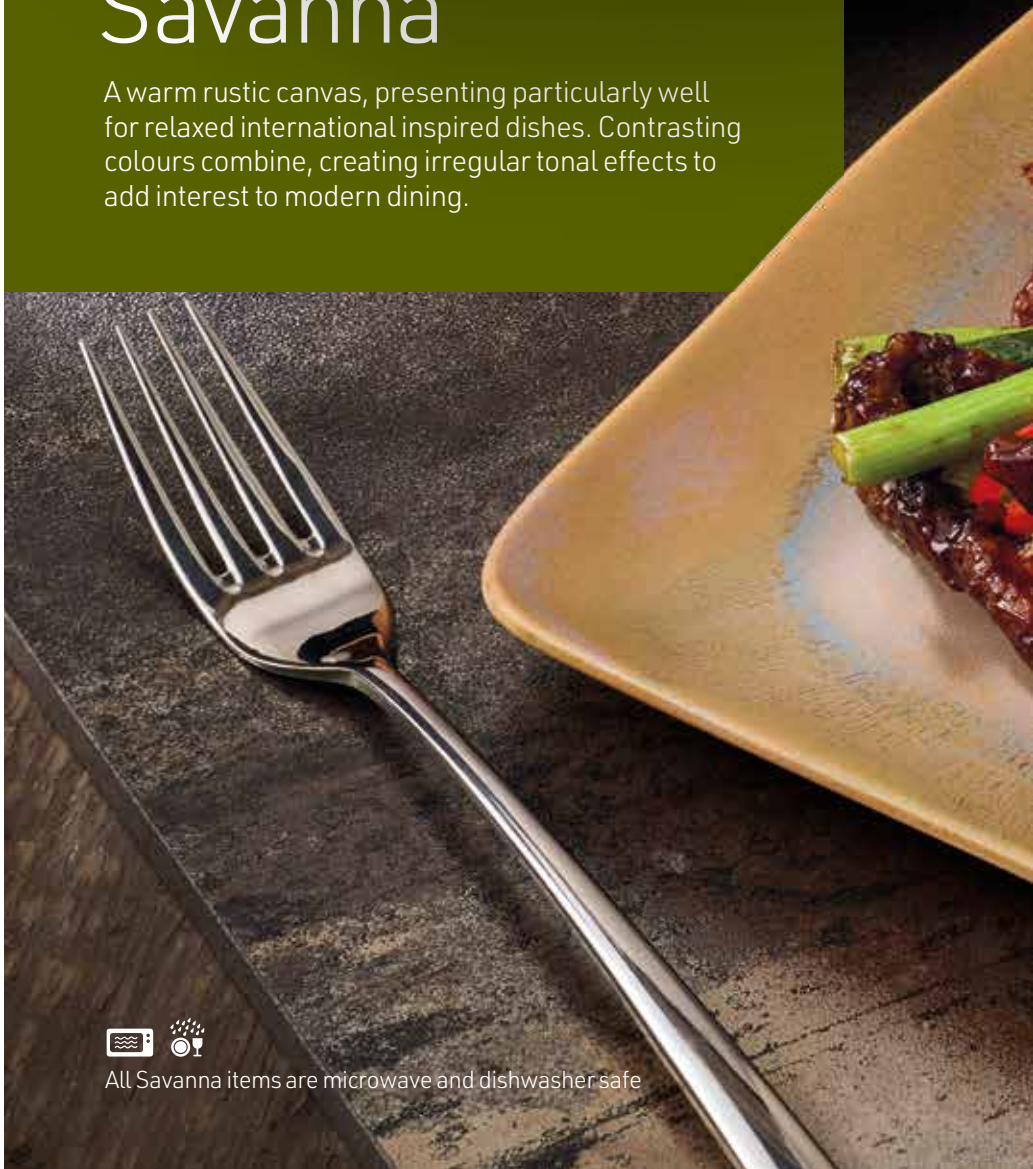

All Savanna items are microwave and dishwasher safe