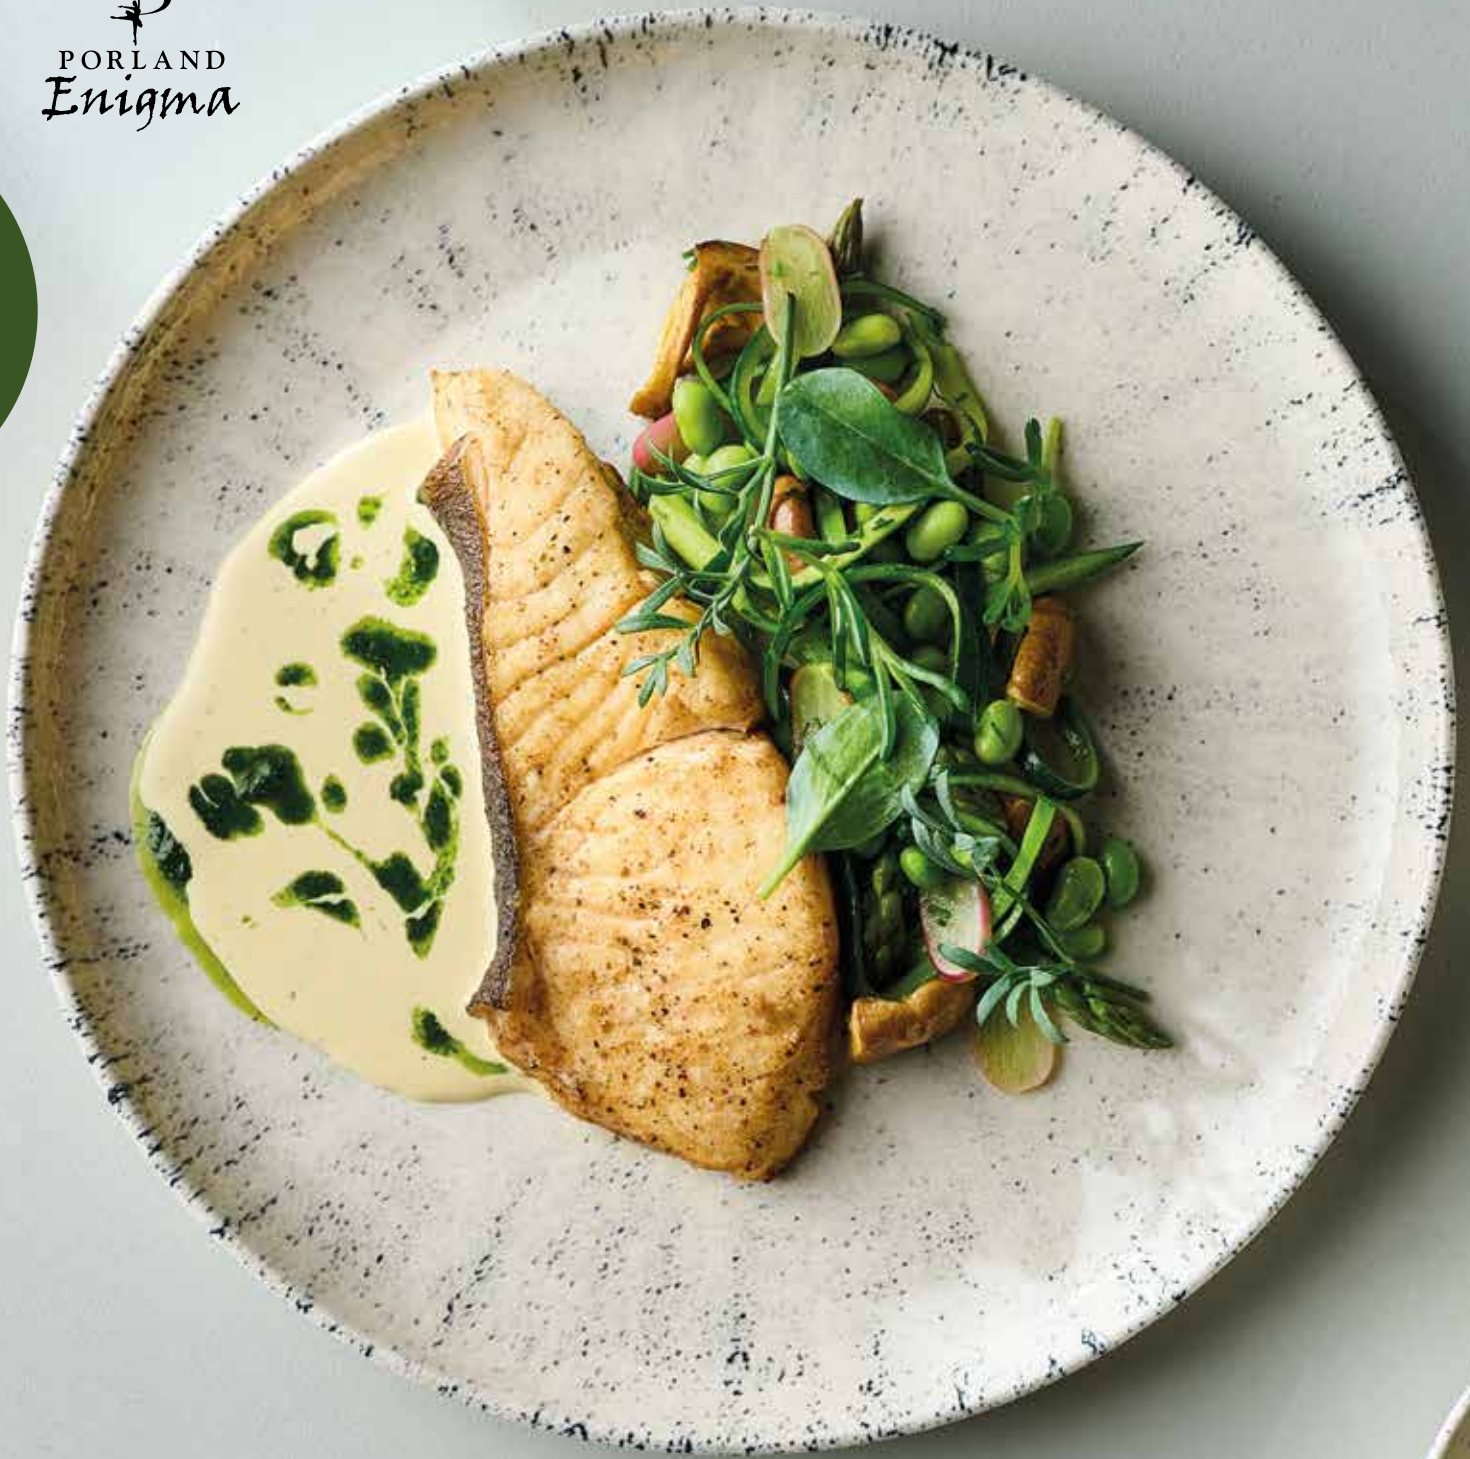

High-shine and semi-matte glazes create impressive visual effects, offering a breadth of choice to suit varied menus and interiors.

Drift

Reef

Wave

Ripple

Sand

Swirl

Drift Coupe Plates