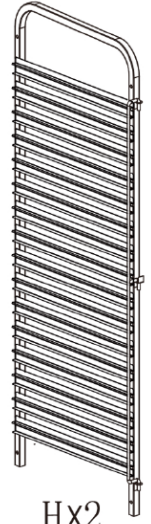

16 Shelf Racking Trolley for 1/1 Gastronorm Pans

Parts list

Bx16

Cx4

Dx1

Jx4

Ex2

Fx2

Ix4

Gx4

Ax8

Hx2