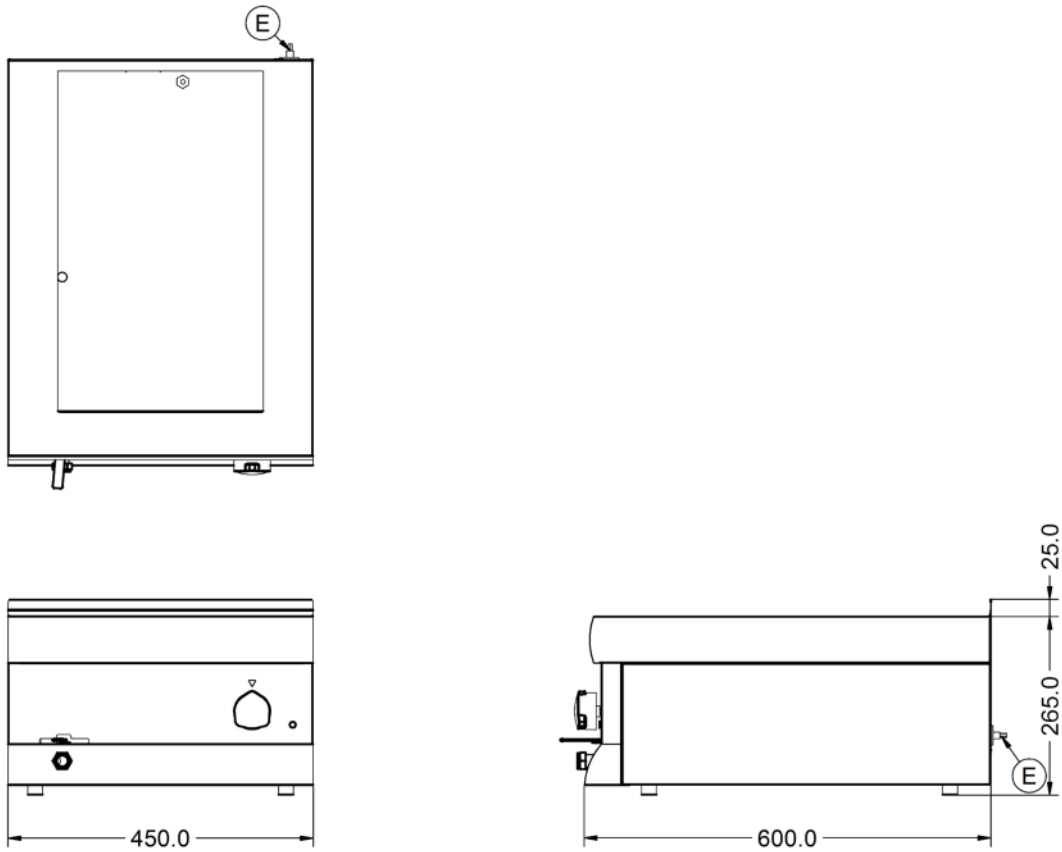

Available Accessories

- **HCL4** Lincat Silverlink 600 Free-standing Heated Pedestal with Legs and Doors - W 450 mm - 0.5 kW
- **SLS4** Lincat Silverlink 600 Free-standing Floor Stand - for units W 450 mm

Technical Picture