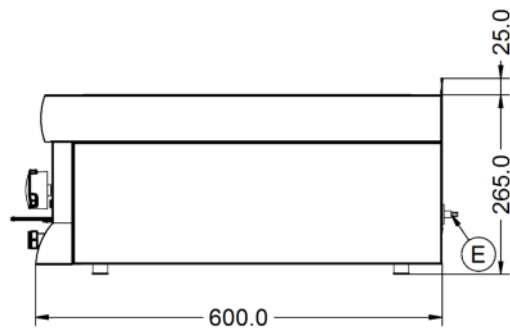

Available Accessories

HC6	Lincat Silverlink 600 Free-standing Heated Open-Top Pedestal with Doors - W 600 mm - 0.5 kW
HCL6	Lincat Silverlink 600 Free-standing Heated Pedestal with Legs and Doors - W 600 mm - 0.5 kW
SLS6	Lincat Silverlink 600 Free-standing Floor Stand - for units W 600 mm

Technical Picture