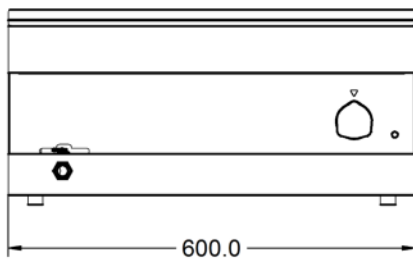

Available Accessories

HC6	Lincat Silverlink 600 Free-standing Heated Open-Top Pedestal with Doors - W 600 mm - 0.5 kW
HCL6	Lincat Silverlink 600 Free-standing Heated Pedestal with Legs and Doors - W 600 mm - 0.5 kW
SLS6	Lincat Silverlink 600 Free-standing Floor Stand - for units W 600 mm

Technical Picture