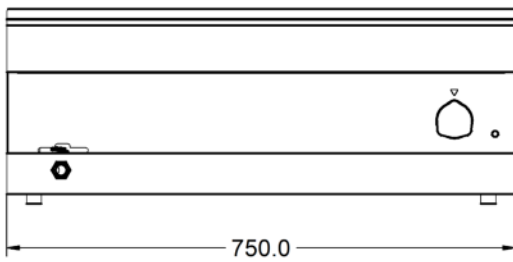

Available Accessories

- **HCL7** Lincat Silverlink 600 Free-standing Heated Pedestal with Legs and Doors - W 750 mm - 0.75 kW
- **SLS7** Lincat Silverlink 600 Free-standing Floor Stand - for units W 750 mm

Technical Picture