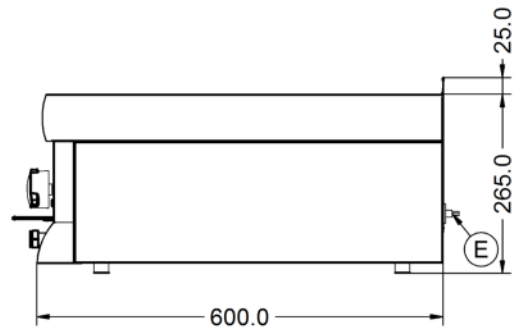

Available Accessories

- **HCL7** Lincat Silverlink 600 Free-standing Heated Pedestal with Legs and Doors - W 750 mm - 0.75 kW
- **SLS7** Lincat Silverlink 600 Free-standing Floor Stand - for units W 750 mm

Technical Picture