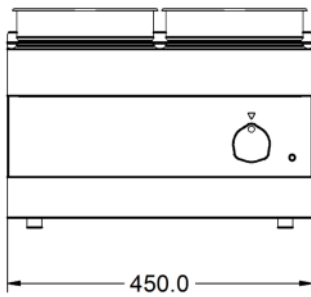

Available Accessories

SLS4

Lincat Silverlink 600 Free-standing Floor Stand - for units W 450 mm

Technical Picture