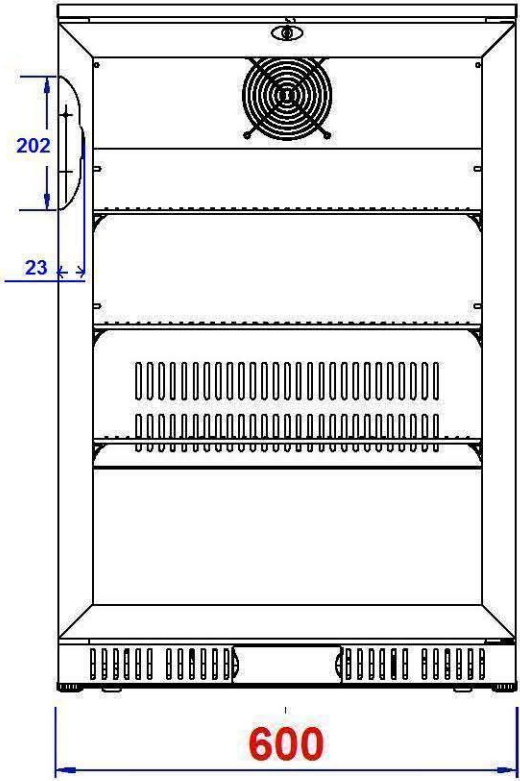

GL007

DRAWN BY:	SKU CODE
DATE: 13/06/2019	GL007
SHEET: 1	
DRAWING TITLE POLAR BACK BAR COOLER - 138Ltr 4.87 cuft	
STATUS REVISION	REV. 5