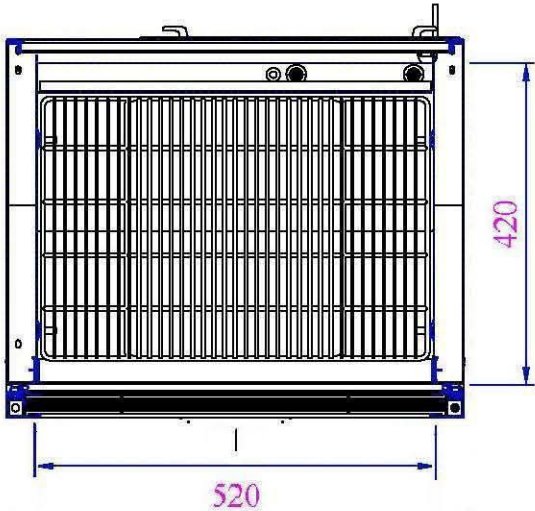

GL007

DRAWN BY:	SKU CODE
DATE: 13/06/2019	GL007
SHEET: 1	
DRAWING TITLE POLAR BACK BAR COOLER - 138Ltr 4.87 cuft	
STATUS REVISION	REV. 5