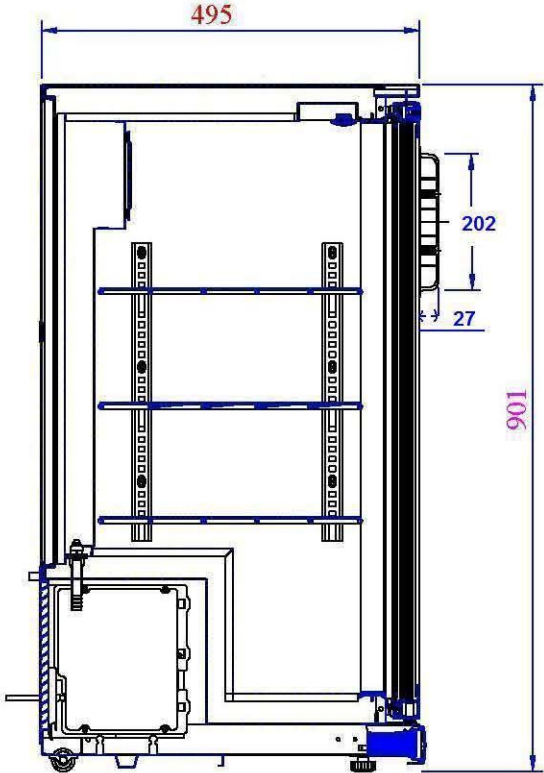

GL007

DRAWN BY:	SKU CODE
DATE: 13/06/2019	GL007
SHEET: 1	
DRAWING TITLE POLAR BACK BAR COOLER - 138Ltr 4.87 cuft	
STATUS REVISION	REV. 5