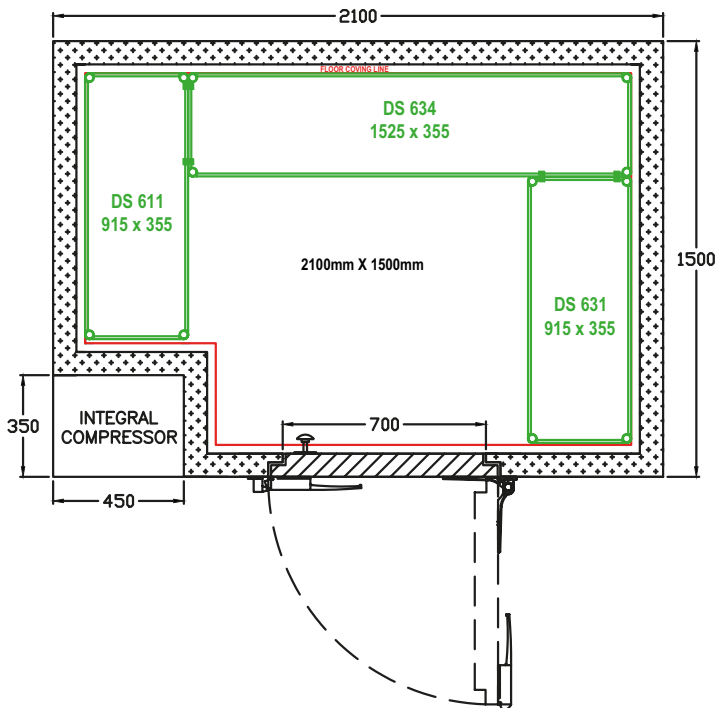

2100 x 1500

CHILLER	FREEZER	COLOUR	DIMENSIONS (mm)
DS487-CBN	DS487-FBN	BROWN	2100 x 1500 x 2200
DS487-CGN	DS487-FGN	GREEN	2100 x 1500 x 2200
DS487-CGY	DS487-FGY	GREY	2100 x 1500 x 2200
DS487-CWH	DS487-FWH	WHITE	2100 x 1500 x 2200

RACKING PACK	1 x DS597
COMPRISING OF	1 x DS611 4 TIER METRO RACK
	1 x DS634 4 TIER METRO RACK
	1 x DS631 4 TIER METRO RACK

WEATHER PROOF ROOF
DT267 BN/GN/GY/WH