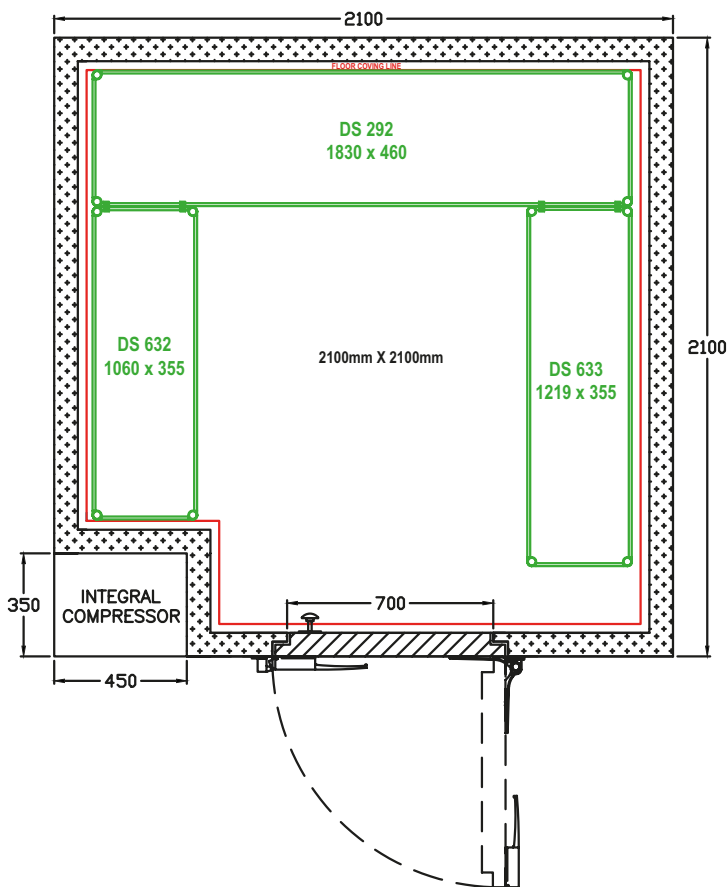

2100 x 2100

CHILLER	FREEZER	COLOUR	DIMENSIONS (mm)
DS489-CBN	DS489-FBN	BROWN	2100 x 2100 x 2200
DS489-CGN	DS489-FGN	GREEN	2100 x 2100 x 2200
DS489-CGY	DS489-FGY	GREY	2100 x 2100 x 2200
DS489-CWH	DS489-FWH	WHITE	2100 x 2100 x 2200

RACKING PACK 1 x DS484

COMPRISING OF	
	1 x DS292 4 TIER METRO RACK
	1 x DS632 4 TIER METRO RACK
	1 x DS633 4 TIER METRO RACK

WEATHER PROOF ROOF

DT269 BN/GN/GY/WH