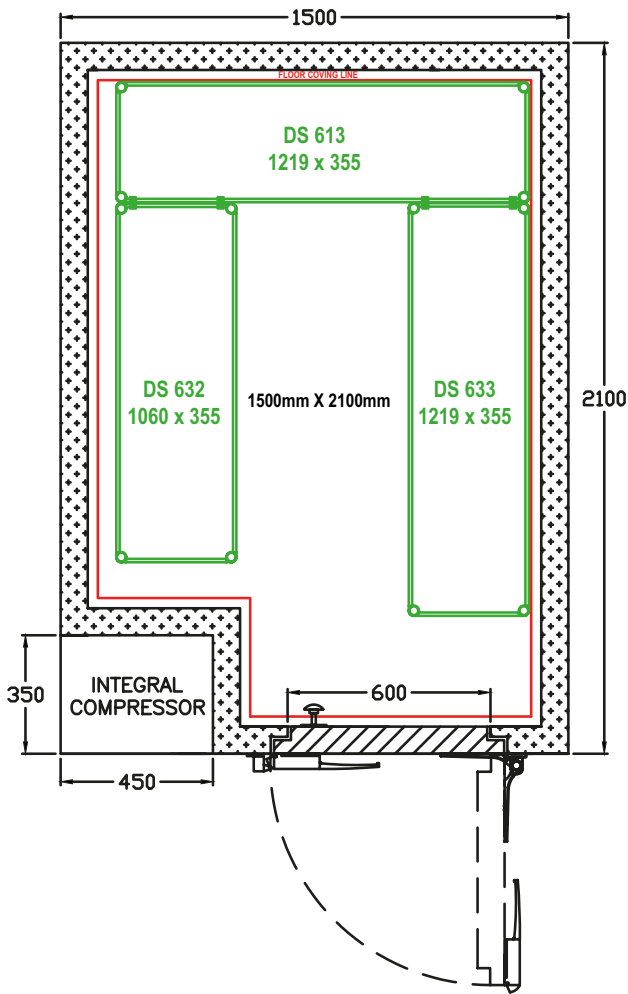

1500 x 2100

CHILLER	FREEZER	COLOUR	DIMENSIONS (mm)
DS483-CBN	DS483-FBN	BROWN	1500 x 2100 x 2200
DS483-CGN	DS483-FGN	GREEN	1500 x 2100 x 2200
DS483-CGY	DS483-FGY	GREY	1500 x 2100 x 2200
DS483-CWH	DS483-FWH	WHITE	1500 x 2100 x 2200

RACKING PACK 1 x DS593

COMPRISING OF

- 1 x DS613 4 TIER METRO RACK
- 1 x DS632 4 TIER METRO RACK
- 1 x DS633 4 TIER METRO RACK

WEATHER PROOF ROOF

DT263 BN/GN/GY/WH