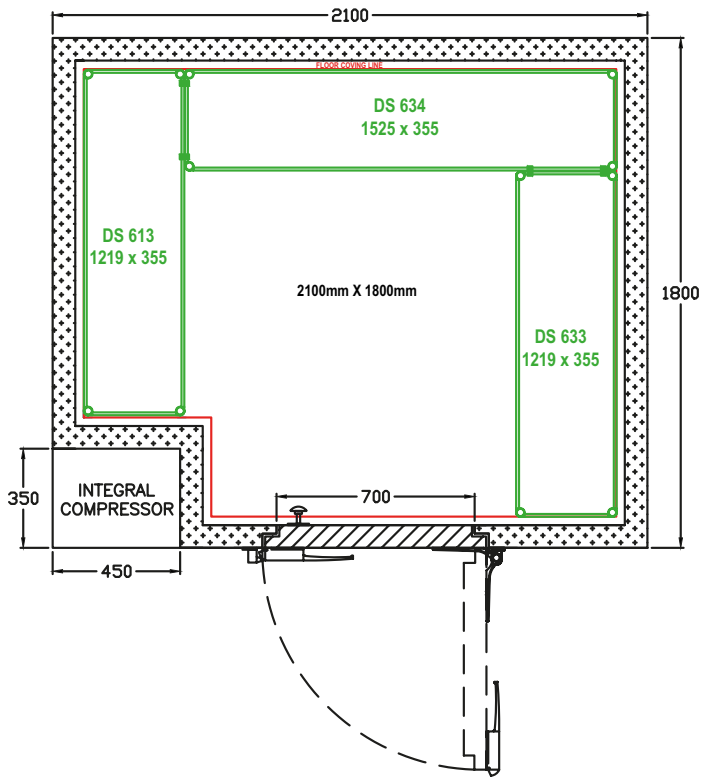

2100 x 1800

CHILLER	FREEZER	COLOUR	DIMENSIONS (mm)
DS488-CBN	DS488-FBN	BROWN	2100 x 1800 x 2200
DS488-CGN	DS488-FGN	GREEN	2100 x 1800 x 2200
DS488-CGY	DS488-FGY	GREY	2100 x 1800 x 2200
DS488-CWH	DS488-FWH	WHITE	2100 x 1800 x 2200

RACKING PACK 1 x DS598

COMPRISING OF	
	1 x DS613 4 TIER METRO RACK
	1 x DS634 4 TIER METRO RACK
	1 x DS633 4 TIER METRO RACK

WEATHER PROOF ROOF

DT268 BN/GN/GY/WH