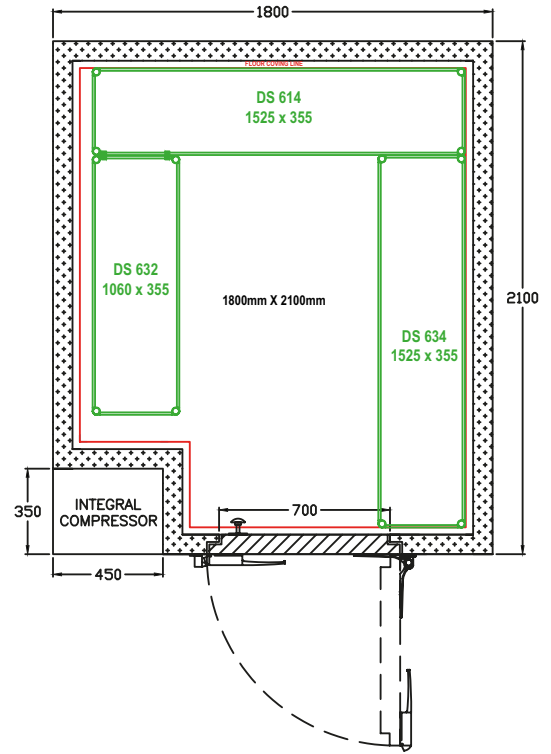

RACKING PACK 1 x DS484

COMPRISING OF

- 1 x DS614 4 TIER METRO RACK
- 1 x DS631 4 TIER METRO RACK

WEATHER PROOF ROOF

DT264 BN/GN/GY/WH

COLD ROOMS

1800 x 1800

| CHILLER | FREEZER | COLOUR | DIMENSIONS (mm) |
|-----------|-----------|--------|--------------------|
| DS485-CBN | DS485-FBN | BROWN | 1800 x 1800 x 2200 |
| DS485-CGN | DS485-FGN | GREEN | 1800 x 1800 x 2200 |
| DS485-CGY | DS485-FGY | GREY | 1800 x 1800 x 2200 |
| DS485-CWH | DS485-FWH | WHITE | 1800 x 1800 x 2200 |

1800 x 2100

| CHILLER | FREEZER | COLOUR | DIMENSIONS (mm) |
|-----------|-----------|--------|--------------------|
| DS486-CBN | DS486-FBN | BROWN | 1800 x 2100 x 2200 |
| DS486-CGN | DS486-FGN | GREEN | 1800 x 2100 x 2200 |
| DS486-CGY | DS486-FGY | GREY | 1800 x 2100 x 2200 |
| DS486-CWH | DS486-FWH | WHITE | 1800 x 2100 x 2200 |