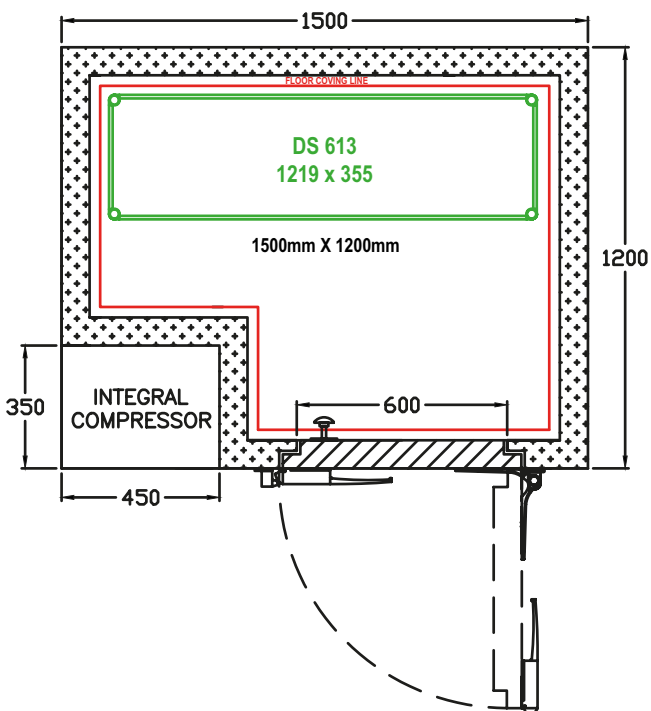

1500 x 1200

CHILLER	FREEZER	COLOUR	DIMENSIONS (mm)
DS481-CBN	DS481-FBN	BROWN	1500 x 1200 x 2200
DS481-CGN	DS481-FGN	GREEN	1500 x 1200 x 2200
DS481-CGY	DS481-FGY	GREY	1500 x 1200 x 2200
DS481-CWH	DS481-FWH	WHITE	1500 x 1200 x 2200

RACKING PACK	1 x DS591
COMPRISING OF	1 x DS613 4 TIER METRO RACK

WEATHER PROOF ROOF
DT262 BN/GN/GY/WH