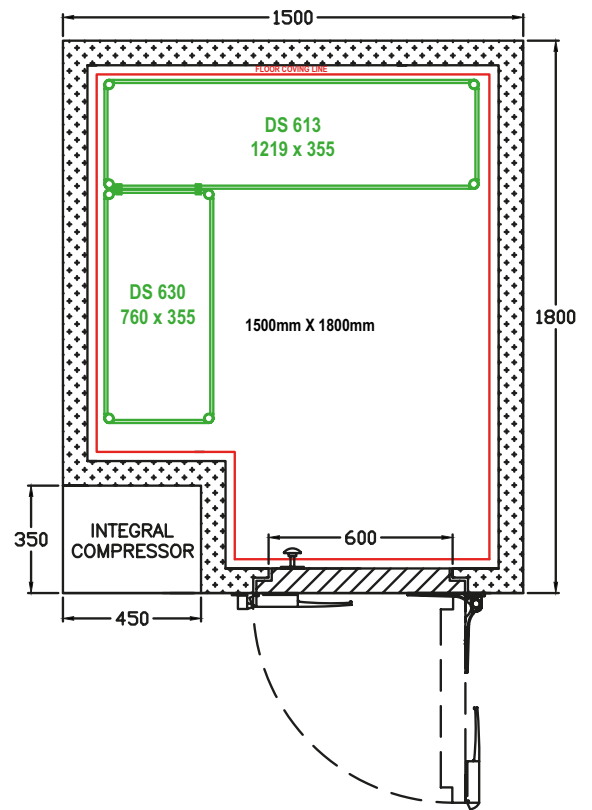

1500 x 1800

CHILLER	FREEZER	COLOUR	DIMENSIONS (mm)
DS482-CBN	DS482-FBN	BROWN	1500 x 1800 x 2200
DS482-CGN	DS482-FGN	GREEN	1500 x 1800 x 2200
DS482-CGY	DS482-FGY	GREY	1500 x 1800 x 2200
DS482-CWH	DS482-FWH	WHITE	1500 x 1800 x 2200

RACKING PACK	1 x DS592
COMPRISING OF	1 x DS613 4 TIER METRO RACK 1 x DS630 4 TIER METRO RACK

WEATHER PROOF ROOF
DT261 BN/GN/GY/WH