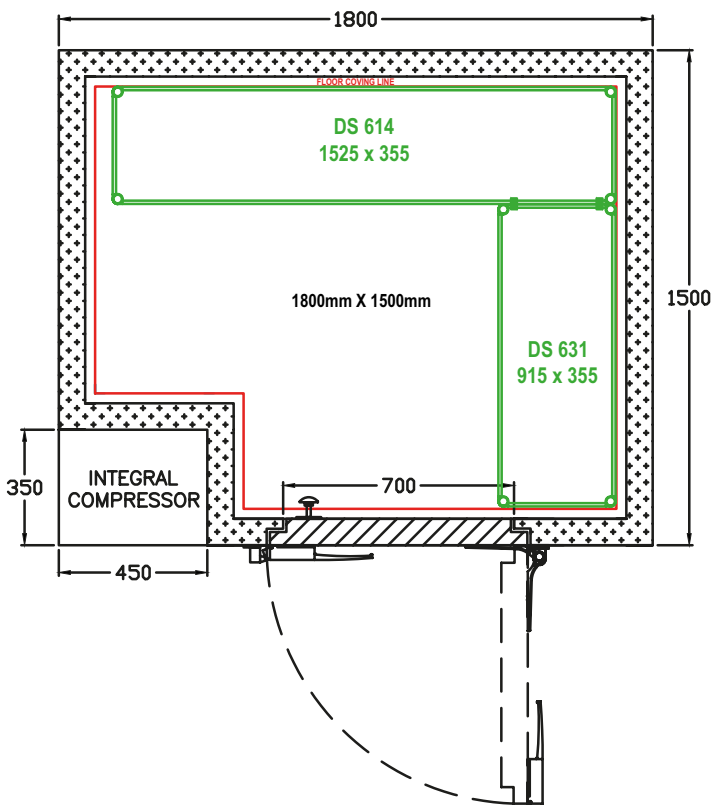

1800 x 1500

CHILLER	FREEZER	COLOUR	DIMENSIONS (mm)
DS484-CBN	DS484-FBN	BROWN	1800 x 1500 x 2200
DS484-CGN	DS484-FGN	GREEN	1800 x 1500 x 2200
DS484-CGY	DS484-FGY	GREY	1800 x 1500 x 2200
DS484-CWH	DS484-FWH	WHITE	1800 x 1500 x 2200

RACKING PACK 1 x DS484

COMPRISING OF

- 1 x DS614 4 TIER METRO RACK
- 1 x DS631 4 TIER METRO RACK

WEATHER PROOF ROOF

DT264 BN/GN/GY/WH