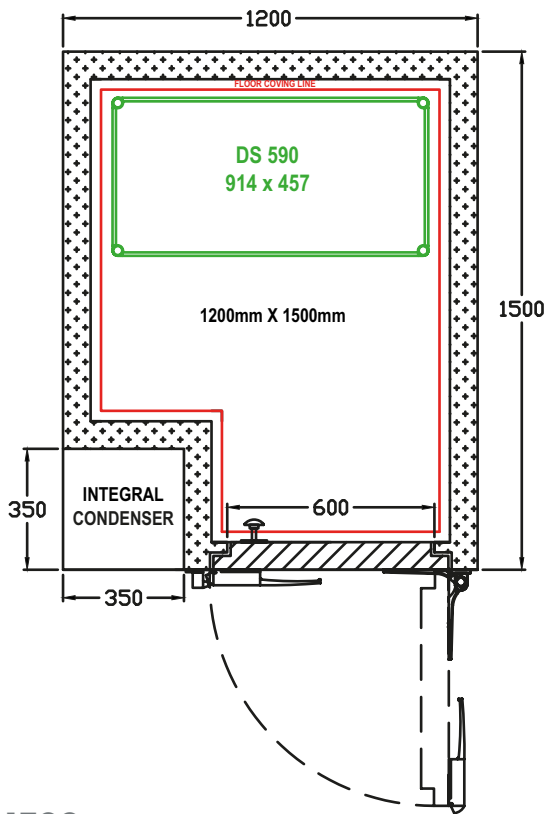

COLD ROOMS

1200 x 1500

| CHILLER | FREEZER | COLOUR | DIMENSIONS (mm) |
|-----------|-----------|--------|--------------------|
| DS480-CBN | DS480-FBN | BROWN | 1200 x 1500 x 2200 |
| DS480-CGN | DS480-FGN | GREEN | 1200 x 1500 x 2200 |
| DS480-CGY | DS480-FGY | GREY | 1200 x 1500 x 2200 |
| DS480-CWH | DS480-FWH | WHITE | 1200 x 1500 x 2200 |

| CHILLER | FREEZER | COLOUR | DIMENSIONS (mm) |
|-----------|-----------|--------|--------------------|
| DS482-CBN | DS482-FBN | BROWN | 1500 x 1800 x 2200 |
| DS482-CGN | DS482-FGN | GREEN | 1500 x 1800 x 2200 |
| DS482-CGY | DS482-FGY | GREY | 1500 x 1800 x 2200 |
| DS482-CWH | DS482-FWH | WHITE | 1500 x 1800 x 2200 |