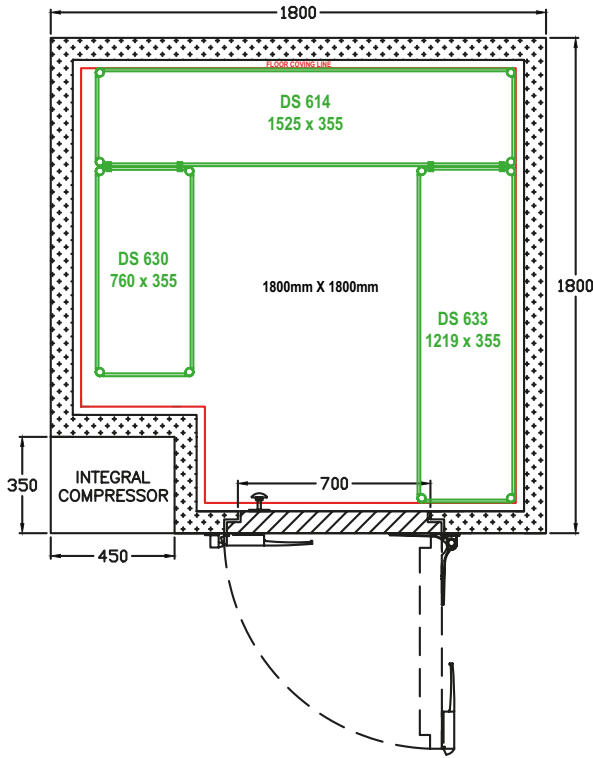

RACKING PACK 1 x DS484

COMPRISING OF

- 1 x DS614 4 TIER METRO RACK
- 1 x DS631 4 TIER METRO RACK

WEATHER PROOF ROOF

DT264 BN/GN/GY/WH

COLD ROOMS

1800 x 1800

| CHILLER | FREEZER | COLOUR | DIMENSIONS (mm) |
|-----------|-----------|--------|--------------------|
| DS485-CBN | DS485-FBN | BROWN | 1800 x 1800 x 2200 |
| DS485-CGN | DS485-FGN | GREEN | 1800 x 1800 x 2200 |
| DS485-CGY | DS485-FGY | GREY | 1800 x 1800 x 2200 |
| DS485-CWH | DS485-FWH | WHITE | 1800 x 1800 x 2200 |