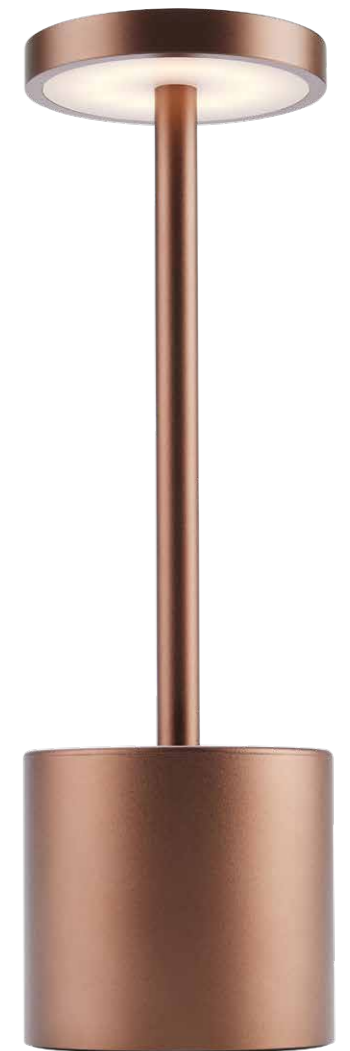

Geo Steel Table Lamp
943001S
21cm / 8"
Price: £36.98

Deca

Deca Bronze Table Lamp
843001B
23cm / 9"
Price: £36.98

Deca Brassy Table Lamp
843001G
23cm / 9"
Price: £36.98

Deca Steel Table Lamp
843001S
23cm / 9"
Price: £36.98

Dome

Dome Bronze Table Lamp
743001B
22cm / 8 1/2"
Price: £36.98

Dome Brassy Table Lamp
743001G
22cm / 8 1/2"
Price: £36.98

Dome Steel Table Lamp
743001S
22cm / 8 1/2"
Price: £36.98

Industrial

Rediscover urban charm with Industrial. This collection captures the allure of rustic design, infusing it with innovation.

Industrial Steel Table Lamp
503003S
17.5cm / 6³/₄"
Price: £41.96

Features:

- Touch Control
- 3 Colour Temperature Settings
- Dimmable Brightness Setting
- Complete with USB Cable (Adapter not included)
- Available in 3 colours
- Made from Aluminium

Tempo

Tempo Grey Table Lamp
603002G
29cm / 11¹/₂"
Price: £39.98

Experience modern
brilliance with Tempo.
Adding a touch of
contemporary and
aesthetic sophistication.

Tempo Brown Table Lamp
603002B
29cm / 11¹/₂"
Price: £39.98