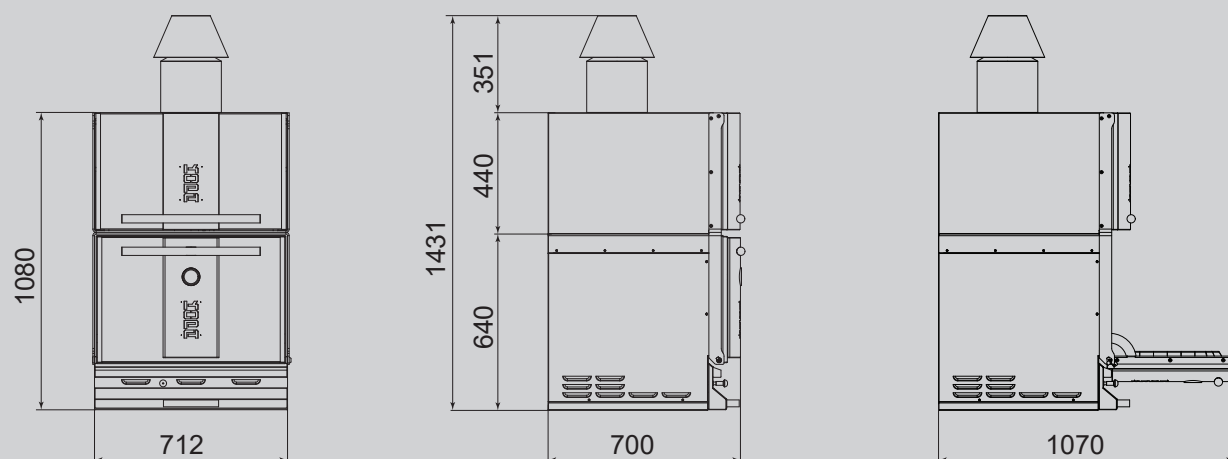

TECHNICAL DRAWINGS

Available in these colors:

Red

Black

Brown

Shiny metal and gold*
*surcharge