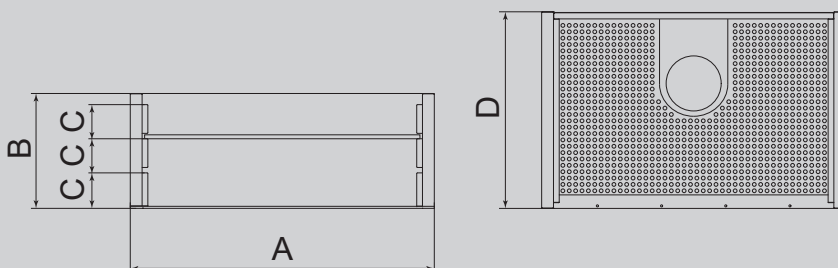

TECHNICAL DATA OC300

Weight: 13,6 kg
Shelf size: 620 x 410 mm

TECHNICAL DATA OC400

Weight: 16,4 kg
Shelf size: 620 x 560 mm

TECHNICAL DATA OC500

Weight: 19,0 kg
Shelf size: 822 x 560 mm

TECHNICAL DRAWINGS

OC300

A = 700 mm
B = 340 mm
C = 100 mm
D = 432 mm

OC400

A = 700 mm
B = 340 mm
C = 100 mm
D = 582 mm

OC500

A = 900 mm
B = 340 mm
C = 100 mm
D = 582 mm

Available in these colors:

Stainless steel