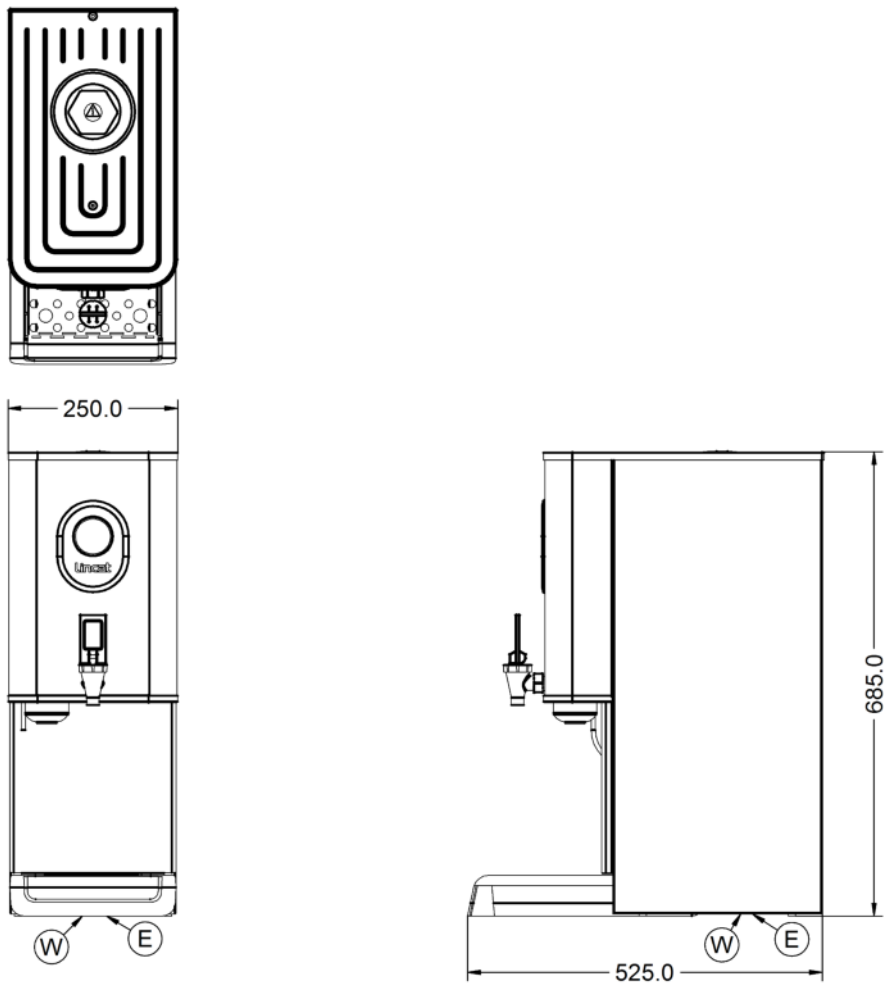

Shipping

Packed Weight Kg	17.6
Packed Height cm	53
Packed Width cm	78.5
Packed Depth cm	36.6

Available Accessories

BR56	EB6FX WALL BRACKET
EBHF01	Lincat EB Hands Free Tap Adaptor

Technical Picture