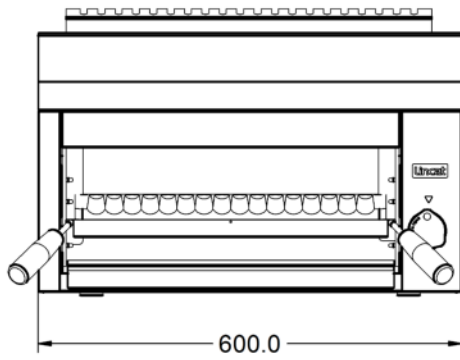

Available Accessories

GR3/BS	BENCH STAND FOR GR3 - H410,D350,W605
GR3/FS	FLOOR STAND FOR GR3 - H1260,D350,W605
GR3/WS	Wall Shelf for GR3

Technical Picture