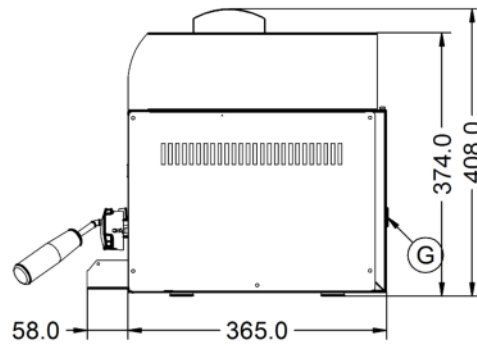

Available Accessories

GR3/BS	BENCH STAND FOR GR3 - H410,D350,W605
GR3/FS	FLOOR STAND FOR GR3 - H1260,D350,W605
GR3/WS	Wall Shelf for GR3

Technical Picture