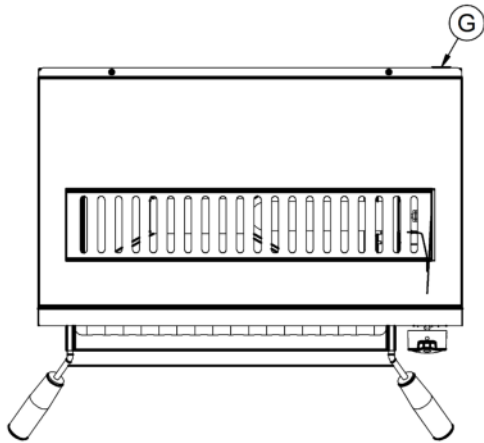

Available Accessories

GR3/BS	BENCH STAND FOR GR3 - H410,D350,W605
GR3/FS	FLOOR STAND FOR GR3 - H1260,D350,W605
GR3/WS	Wall Shelf for GR3

Technical Picture