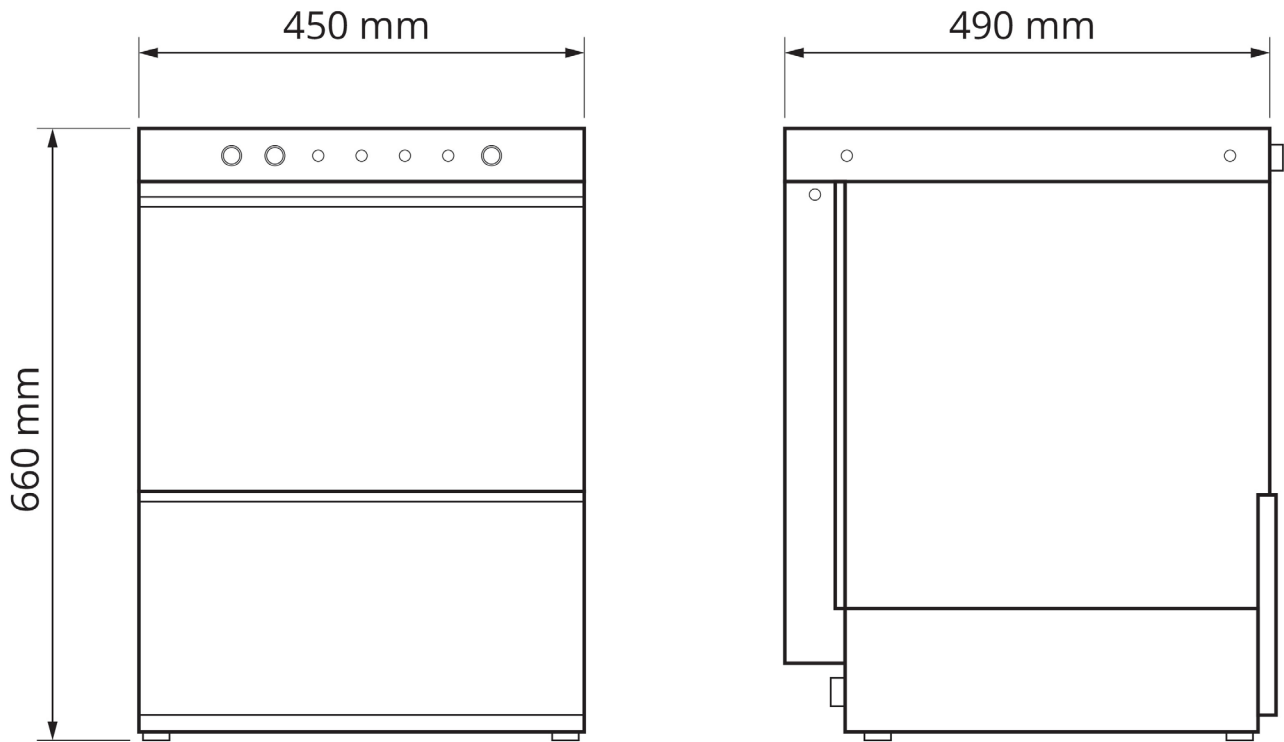

Technical Diagram

Industrial Warewashers
Woodside Industrial Estate
Dunmow Road
Bishop's Stortford
Hertfordshire
CM23 5RG

Customer Care

Tel: 01279 876500 (Option 3)

Email: sales@industrial-warewashers.com

Opening Hours

Monday – Friday:
8.30am – 5.30pm