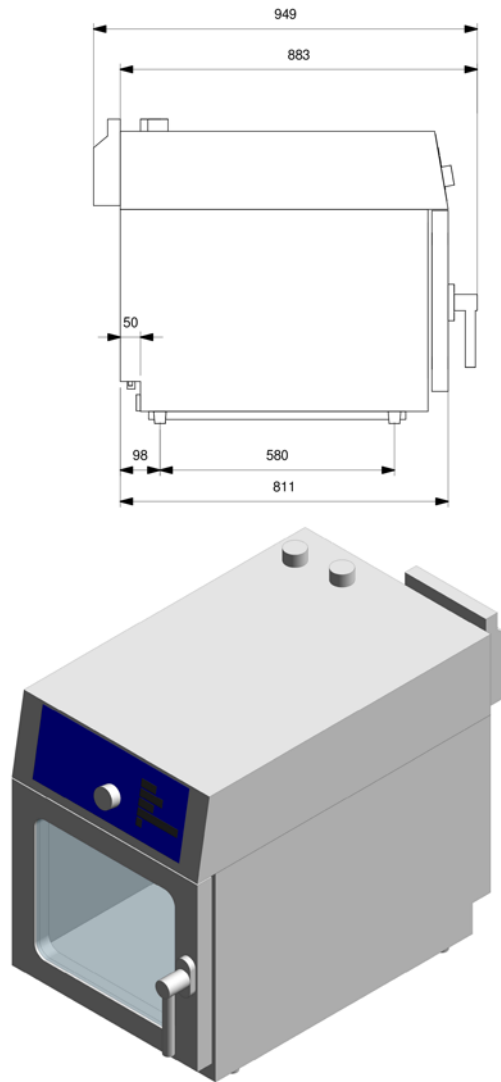

Shipping

Packed Weight Kg	73.7
Packed Height cm	80
Packed Width cm	60
Packed Depth cm	95

Available Options

INSTALLATION

LCO2001	Site Survey & Installation

COMMISSIONING

LCO3001	Commissioning

R/H DOOR INSTALL

LCO2002	Right Hinged Door Installation

Available Accessories

LCA1013LR	Lincat Combi Oven CombiPlus Stacking Kit and Low Floor Stand - for CombiSlim 1.06 on 1.06
LCA1014LR	Lincat Combi Oven CombiPlus Stacking Kit and Low Floor Stand - for CombiSlim 1.06 on 1.10
LCA3003	Lincat Combi Oven Imperial Non-stick Container - GN1/1(325 x 530 mm) - 20 mm deep
LCA3005	Lincat Combi Oven Imperial Non-stick Container - GN1/1(325 x 530 mm) - 40 mm deep
LCA3007	Lincat Combi Oven Imperial Non-stick Container - GN1/1(325 x 530 mm) - 60 mm deep
LCA3009	Lincat Combi Oven Imperial Pizza and Grilling Sheet - GN1/1(325 x 530 mm)
LCA3011	Lincat Combi Oven Imperial Grilling Grid - GN1/1(325 x 530 mm)
LCA3012	Lincat Combi Oven Imperial Potato Grid - GN1/1(325 x 530 mm) - 28 Potato Capacity
LCA3013	Lincat Combi Oven Imperial Multi-tray - 8 Moulds - GN1/1(325 x 530 mm)
LCA3015	Lincat Combi Oven Non-stick Aluminium Baking Sheet - GN1/1(325 x 530 mm)
LCA3017	Lincat Combi Oven Non-stick Perforated Aluminium Baking Sheet - GN1/1(325 x 530 mm)
LCA3019	Lincat Combi Oven Silicone Baking Mat - GN1/1(325 x 530 mm)
LCA3021	Lincat Combi Oven Steamfry Basket - GN1/1(325 x 530 mm)
LCA3023	Lincat Combi Oven Rack for Spare Ribs - GN1/1(325 x 530 mm)
LCA3024	Lincat Combi Oven Chicken Grid - GN1/2(325 x 265 mm) - 4 Chicken Capacity
LCA3025	Lincat Combi Oven Chicken Grid - GN1/1(325 x 530 mm) - 8 Chicken Capacity
LCA4001	Lincat Combi Oven Software Key - Quick Select Recipes (QSR)
LCA4002	Lincat Combi Oven Software Key - Advanced Rack Timer - Tailored Menu Handling
LCA5003	Lincat Combi Oven Condenser Hood - for CombiSlim Models
LCA6006	Lincat Combi Oven Static Stand for CombiSlim - Open Stand
LCC1001	Hydro Shield 3600 (L) Water Filter Cartridge - Recommended for CombiSlim and Visual Cooking 1.06/1.10
LCC1002	Hydro Shield 6000 (XL) Water Filter Cartridge - Recommended for Visual Cooking 1.20/2.06/2.10/2.20 and all Combi Ovens in hard water areas
LCC1003	Hydro Shield 3600 (L) Water Filter Kit - Including Filter, Filter Head and Hose - Recommended for CombiSlim and Visual Cooking 1.06/1.10
LCC1004	Hydro Shield 6000 (XL) Water Filter Kit - Including Filter, Filter Head and Hose - Recommended for 1.20/2.06/2.10/2.20 + all Ovens in hard water areas
LCC2003	Lincat Protect Intense Detergent - 2 x 5l
LCC2005	Lincat Protect Cleaning Package - 6 x 5l Intense Detergent and 2 x 5l Rinse Aid
LCC2006	Lincat Protect Rinse Aid - 2 x 5l

Technical Picture

Lincat Limited

Whisby Road,
Lincoln, LN6 3QZ,
United Kingdom

Company No: 2175448

A member company of

Customer Care

Tel: +44 1522 875500
Email: care@lincat.co.uk

Export Customers

Tel: +44 1522 875536
Email: export@lincat.co.uk

Opening Hours

Monday – Friday:
8.30am – 5pm