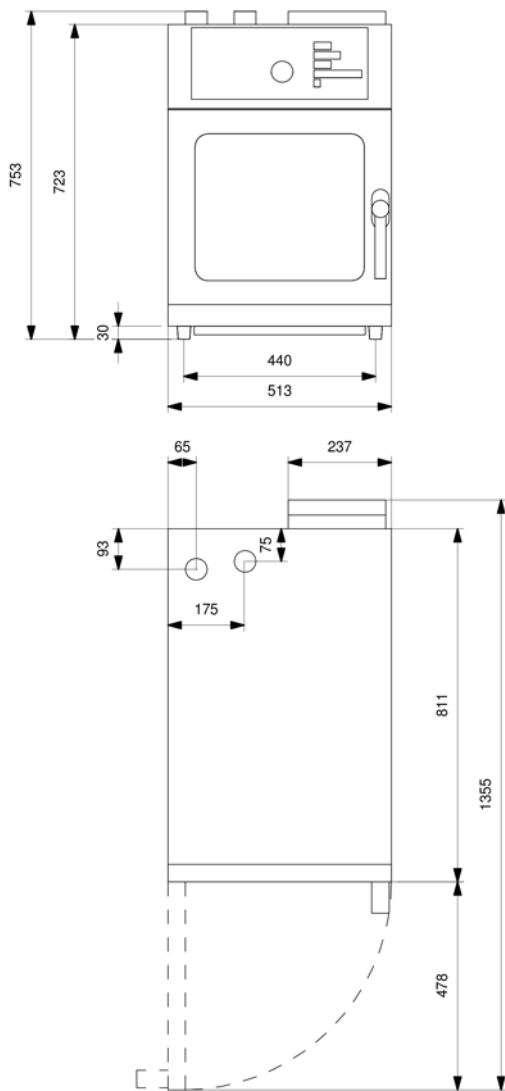

Shipping

Packed Weight Kg	73.7
Packed Height cm	80
Packed Width cm	60
Packed Depth cm	95

Available Options

INSTALLATION

LCO2001	Site Survey & Installation

COMMISSIONING

LCO3001	Commissioning

R/H DOOR INSTALL

LCO2002	Right Hinged Door Installation

Available Accessories

LCA1013LR	Lincat Combi Oven CombiPlus Stacking Kit and Low Floor Stand - for CombiSlim 1.06 on 1.06
LCA1014LR	Lincat Combi Oven CombiPlus Stacking Kit and Low Floor Stand - for CombiSlim 1.06 on 1.10
LCA3003	Lincat Combi Oven Imperial Non-stick Container - GN1/1(325 x 530 mm) - 20 mm deep
LCA3005	Lincat Combi Oven Imperial Non-stick Container - GN1/1(325 x 530 mm) - 40 mm deep
LCA3007	Lincat Combi Oven Imperial Non-stick Container - GN1/1(325 x 530 mm) - 60 mm deep
LCA3009	Lincat Combi Oven Imperial Pizza and Grilling Sheet - GN1/1(325 x 530 mm)
LCA3011	Lincat Combi Oven Imperial Grilling Grid - GN1/1(325 x 530 mm)
LCA3012	Lincat Combi Oven Imperial Potato Grid - GN1/1(325 x 530 mm) - 28 Potato Capacity
LCA3013	Lincat Combi Oven Imperial Multi-tray - 8 Moulds - GN1/1(325 x 530 mm)
LCA3015	Lincat Combi Oven Non-stick Aluminium Baking Sheet - GN1/1(325 x 530 mm)
LCA3017	Lincat Combi Oven Non-stick Perforated Aluminium Baking Sheet - GN1/1(325 x 530 mm)
LCA3019	Lincat Combi Oven Silicone Baking Mat - GN1/1(325 x 530 mm)
LCA3021	Lincat Combi Oven Steamfry Basket - GN1/1(325 x 530 mm)
LCA3023	Lincat Combi Oven Rack for Spare Ribs - GN1/1(325 x 530 mm)
LCA3024	Lincat Combi Oven Chicken Grid - GN1/2(325 x 265 mm) - 4 Chicken Capacity
LCA3025	Lincat Combi Oven Chicken Grid - GN1/1(325 x 530 mm) - 8 Chicken Capacity
LCA4001	Lincat Combi Oven Software Key - Quick Select Recipes (QSR)
LCA4002	Lincat Combi Oven Software Key - Advanced Rack Timer - Tailored Menu Handling
LCA5003	Lincat Combi Oven Condenser Hood - for CombiSlim Models
LCA6006	Lincat Combi Oven Static Stand for CombiSlim - Open Stand
LCC1001	Hydro Shield 3600 (L) Water Filter Cartridge - Recommended for CombiSlim and Visual Cooking 1.06/1.10
LCC1002	Hydro Shield 6000 (XL) Water Filter Cartridge - Recommended for Visual Cooking 1.20/2.06/2.10/2.20 and all Combi Ovens in hard water areas
LCC1003	Hydro Shield 3600 (L) Water Filter Kit - Including Filter, Filter Head and Hose - Recommended for CombiSlim and Visual Cooking 1.06/1.10
LCC1004	Hydro Shield 6000 (XL) Water Filter Kit - Including Filter, Filter Head and Hose - Recommended for 1.20/2.06/2.10/2.20 + all Ovens in hard water areas
LCC2003	Lincat Protect Intense Detergent - 2 x 5l
LCC2005	Lincat Protect Cleaning Package - 6 x 5l Intense Detergent and 2 x 5l Rinse Aid
LCC2006	Lincat Protect Rinse Aid - 2 x 5l

Technical Picture

Lincat Limited

Whisby Road,
Lincoln, LN6 3QZ,
United Kingdom

Company No: 2175448

A member company of

Customer Care

Tel: +44 1522 875500
Email: care@lincat.co.uk

Export Customers

Tel: +44 1522 875536
Email: export@lincat.co.uk

Opening Hours

Monday – Friday:
8.30am – 5pm