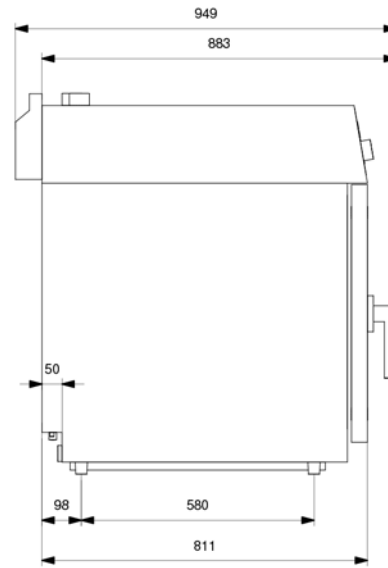

Shipping

Packed Weight Kg	89.1
Packed Height cm	110
Packed Width cm	60
Packed Depth cm	95

Available Options

INSTALLATION

LCO2001 Site Survey & Installation

COMMISSIONING

LCO3001 Commissioning

R/H DOOR INSTALL

LCO2002 Right Hinged Door Installation

Available Accessories

LCA1013LR	Lincat Combi Oven CombiPlus Stacking Kit and Low Floor Stand - for CombiSlim 1.06 on 1.06
LCA1014LR	Lincat Combi Oven CombiPlus Stacking Kit and Low Floor Stand - for CombiSlim 1.06 on 1.10
LCA3003	Lincat Combi Oven Imperial Non-stick Container - GN1/1(325 x 530 mm) - 20 mm deep
LCA3005	Lincat Combi Oven Imperial Non-stick Container - GN1/1(325 x 530 mm) - 40 mm deep
LCA3007	Lincat Combi Oven Imperial Non-stick Container - GN1/1(325 x 530 mm) - 60 mm deep
LCA3009	Lincat Combi Oven Imperial Pizza and Grilling Sheet - GN1/1(325 x 530 mm)
LCA3011	Lincat Combi Oven Imperial Grilling Grid - GN1/1(325 x 530 mm)
LCA3012	Lincat Combi Oven Imperial Potato Grid - GN1/1(325 x 530 mm) - 28 Potato Capacity
LCA3013	Lincat Combi Oven Imperial Multi-tray - 8 Moulds - GN1/1(325 x 530 mm)
LCA3015	Lincat Combi Oven Non-stick Aluminium Baking Sheet - GN1/1(325 x 530 mm)
LCA3017	Lincat Combi Oven Non-stick Perforated Aluminium Baking Sheet - GN1/1(325 x 530 mm)
LCA3019	Lincat Combi Oven Silicone Baking Mat - GN1/1(325 x 530 mm)
LCA3021	Lincat Combi Oven Steamfry Basket - GN1/1(325 x 530 mm)
LCA3023	Lincat Combi Oven Rack for Spare Ribs - GN1/1(325 x 530 mm)
LCA3024	Lincat Combi Oven Chicken Grid - GN1/2(325 x 265 mm) - 4 Chicken Capacity
LCA3025	Lincat Combi Oven Chicken Grid - GN1/1(325 x 530 mm) - 8 Chicken Capacity
LCA4001	Lincat Combi Oven Software Key - Quick Select Recipes (QSR)
LCA4002	Lincat Combi Oven Software Key - Advanced Rack Timer - Tailored Menu Handling
LCA5003	Lincat Combi Oven Condenser Hood - for CombiSlim Models
LCA6006	Lincat Combi Oven Static Stand for CombiSlim - Open Stand
LCC1001	Hydro Shield 3600 (L) Water Filter Cartridge - Recommended for CombiSlim and Visual Cooking 1.06/1.10
LCC1002	Hydro Shield 6000 (XL) Water Filter Cartridge - Recommended for Visual Cooking 1.20/2.06/2.10/2.20 and all Combi Ovens in hard water areas
LCC1003	Hydro Shield 3600 (L) Water Filter Kit - Including Filter, Filter Head and Hose - Recommended for CombiSlim and Visual Cooking 1.06/1.10
LCC1004	Hydro Shield 6000 (XL) Water Filter Kit - Including Filter, Filter Head and Hose - Recommended for 1.20/2.06/2.10/2.20 + all Ovens in hard water areas
LCC2003	Lincat Protect Intense Detergent - 2 x 5l
LCC2005	Lincat Protect Cleaning Package - 6 x 5l Intense Detergent and 2 x 5l Rinse Aid
LCC2006	Lincat Protect Rinse Aid - 2 x 5l

Technical Picture

Lincat Limited

Whisby Road,
Lincoln, LN6 3QZ,
United Kingdom

Company No: 2175448

A member company of

Customer Care

Tel: +44 1522 875500
Email: care@lincat.co.uk

Export Customers

Tel: +44 1522 875536
Email: export@lincat.co.uk

Opening Hours

Monday – Friday:
8.30am – 5pm