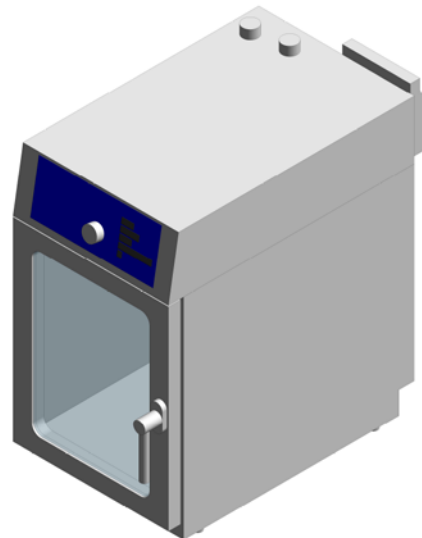

Shipping

Packed Weight Kg	89.1
Packed Height cm	110
Packed Width cm	60
Packed Depth cm	95

Available Options

INSTALLATION

LCO2001 Site Survey & Installation

COMMISSIONING

LCO3001 Commissioning

R/H DOOR INSTALL

LCO2002 Right Hinged Door Installation

Available Accessories

LCA1013LR	Lincat Combi Oven CombiPlus Stacking Kit and Low Floor Stand - for CombiSlim 1.06 on 1.06
LCA1014LR	Lincat Combi Oven CombiPlus Stacking Kit and Low Floor Stand - for CombiSlim 1.06 on 1.10
LCA3003	Lincat Combi Oven Imperial Non-stick Container - GN1/1(325 x 530 mm) - 20 mm deep
LCA3005	Lincat Combi Oven Imperial Non-stick Container - GN1/1(325 x 530 mm) - 40 mm deep
LCA3007	Lincat Combi Oven Imperial Non-stick Container - GN1/1(325 x 530 mm) - 60 mm deep
LCA3009	Lincat Combi Oven Imperial Pizza and Grilling Sheet - GN1/1(325 x 530 mm)
LCA3011	Lincat Combi Oven Imperial Grilling Grid - GN1/1(325 x 530 mm)
LCA3012	Lincat Combi Oven Imperial Potato Grid - GN1/1(325 x 530 mm) - 28 Potato Capacity
LCA3013	Lincat Combi Oven Imperial Multi-tray - 8 Moulds - GN1/1(325 x 530 mm)
LCA3015	Lincat Combi Oven Non-stick Aluminium Baking Sheet - GN1/1(325 x 530 mm)
LCA3017	Lincat Combi Oven Non-stick Perforated Aluminium Baking Sheet - GN1/1(325 x 530 mm)
LCA3019	Lincat Combi Oven Silicone Baking Mat - GN1/1(325 x 530 mm)
LCA3021	Lincat Combi Oven Steamfry Basket - GN1/1(325 x 530 mm)
LCA3023	Lincat Combi Oven Rack for Spare Ribs - GN1/1(325 x 530 mm)
LCA3024	Lincat Combi Oven Chicken Grid - GN1/2(325 x 265 mm) - 4 Chicken Capacity
LCA3025	Lincat Combi Oven Chicken Grid - GN1/1(325 x 530 mm) - 8 Chicken Capacity
LCA4001	Lincat Combi Oven Software Key - Quick Select Recipes (QSR)
LCA4002	Lincat Combi Oven Software Key - Advanced Rack Timer - Tailored Menu Handling
LCA5003	Lincat Combi Oven Condenser Hood - for CombiSlim Models
LCA6006	Lincat Combi Oven Static Stand for CombiSlim - Open Stand
LCC1001	Hydro Shield 3600 (L) Water Filter Cartridge - Recommended for CombiSlim and Visual Cooking 1.06/1.10
LCC1002	Hydro Shield 6000 (XL) Water Filter Cartridge - Recommended for Visual Cooking 1.20/2.06/2.10/2.20 and all Combi Ovens in hard water areas
LCC1003	Hydro Shield 3600 (L) Water Filter Kit - Including Filter, Filter Head and Hose - Recommended for CombiSlim and Visual Cooking 1.06/1.10
LCC1004	Hydro Shield 6000 (XL) Water Filter Kit - Including Filter, Filter Head and Hose - Recommended for 1.20/2.06/2.10/2.20 + all Ovens in hard water areas
LCC2003	Lincat Protect Intense Detergent - 2 x 5l
LCC2005	Lincat Protect Cleaning Package - 6 x 5l Intense Detergent and 2 x 5l Rinse Aid
LCC2006	Lincat Protect Rinse Aid - 2 x 5l

Technical Picture

Lincat Limited

Whisby Road,
Lincoln, LN6 3QZ,
United Kingdom

Company No: 2175448

A member company of

Customer Care

Tel: +44 1522 875500
Email: care@lincat.co.uk

Export Customers

Tel: +44 1522 875536
Email: export@lincat.co.uk

Opening Hours

Monday – Friday:
8.30am – 5pm