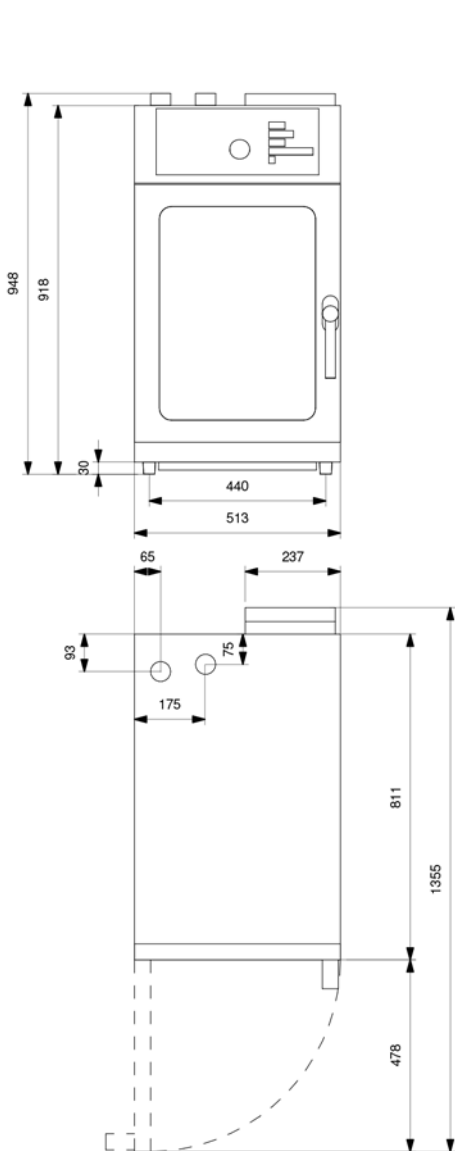

Shipping

Packed Weight Kg	89.1
Packed Height cm	110
Packed Width cm	60
Packed Depth cm	95

Available Options

INSTALLATION

LCO2001 Site Survey & Installation

COMMISSIONING

LCO3001 Commissioning

R/H DOOR INSTALL

LCO2002 Right Hinged Door Installation

Available Accessories

LCA1013LR	Lincat Combi Oven CombiPlus Stacking Kit and Low Floor Stand - for CombiSlim 1.06 on 1.06
LCA1014LR	Lincat Combi Oven CombiPlus Stacking Kit and Low Floor Stand - for CombiSlim 1.06 on 1.10
LCA3003	Lincat Combi Oven Imperial Non-stick Container - GN1/1(325 x 530 mm) - 20 mm deep
LCA3005	Lincat Combi Oven Imperial Non-stick Container - GN1/1(325 x 530 mm) - 40 mm deep
LCA3007	Lincat Combi Oven Imperial Non-stick Container - GN1/1(325 x 530 mm) - 60 mm deep
LCA3009	Lincat Combi Oven Imperial Pizza and Grilling Sheet - GN1/1(325 x 530 mm)
LCA3011	Lincat Combi Oven Imperial Grilling Grid - GN1/1(325 x 530 mm)
LCA3012	Lincat Combi Oven Imperial Potato Grid - GN1/1(325 x 530 mm) - 28 Potato Capacity
LCA3013	Lincat Combi Oven Imperial Multi-tray - 8 Moulds - GN1/1(325 x 530 mm)
LCA3015	Lincat Combi Oven Non-stick Aluminium Baking Sheet - GN1/1(325 x 530 mm)
LCA3017	Lincat Combi Oven Non-stick Perforated Aluminium Baking Sheet - GN1/1(325 x 530 mm)
LCA3019	Lincat Combi Oven Silicone Baking Mat - GN1/1(325 x 530 mm)
LCA3021	Lincat Combi Oven Steamfry Basket - GN1/1(325 x 530 mm)
LCA3023	Lincat Combi Oven Rack for Spare Ribs - GN1/1(325 x 530 mm)
LCA3024	Lincat Combi Oven Chicken Grid - GN1/2(325 x 265 mm) - 4 Chicken Capacity
LCA3025	Lincat Combi Oven Chicken Grid - GN1/1(325 x 530 mm) - 8 Chicken Capacity
LCA4001	Lincat Combi Oven Software Key - Quick Select Recipes (QSR)
LCA4002	Lincat Combi Oven Software Key - Advanced Rack Timer - Tailored Menu Handling
LCA5003	Lincat Combi Oven Condenser Hood - for CombiSlim Models
LCA6006	Lincat Combi Oven Static Stand for CombiSlim - Open Stand
LCC1001	Hydro Shield 3600 (L) Water Filter Cartridge - Recommended for CombiSlim and Visual Cooking 1.06/1.10
LCC1002	Hydro Shield 6000 (XL) Water Filter Cartridge - Recommended for Visual Cooking 1.20/2.06/2.10/2.20 and all Combi Ovens in hard water areas
LCC1003	Hydro Shield 3600 (L) Water Filter Kit - Including Filter, Filter Head and Hose - Recommended for CombiSlim and Visual Cooking 1.06/1.10
LCC1004	Hydro Shield 6000 (XL) Water Filter Kit - Including Filter, Filter Head and Hose - Recommended for 1.20/2.06/2.10/2.20 + all Ovens in hard water areas
LCC2003	Lincat Protect Intense Detergent - 2 x 5l
LCC2005	Lincat Protect Cleaning Package - 6 x 5l Intense Detergent and 2 x 5l Rinse Aid
LCC2006	Lincat Protect Rinse Aid - 2 x 5l

Technical Picture

Lincat Limited

Whisby Road,
Lincoln, LN6 3QZ,
United Kingdom

Company No: 2175448

A member company of

Customer Care

Tel: +44 1522 875500
Email: care@lincat.co.uk

Export Customers

Tel: +44 1522 875536
Email: export@lincat.co.uk

Opening Hours

Monday – Friday:
8.30am – 5pm