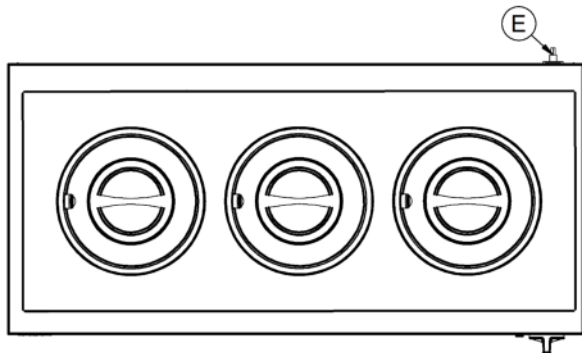

Key Specifications Capacity

<p>Pot Type Round pot</p> <p>Type of Heat Wet/Dry</p>	<p>Capacity Litres 3 x 4.5</p>
---	---------------------------------------

Weights and Dimensions Supply Connections

<p>Unit Height (External) mm 240</p> <p>Unit Width (External) mm 850</p> <p>Unit Depth (External) mm 400</p> <p>Net Weight Kg 17.6</p>	<p>Requires Installation No</p> <p>Requires Electrical Supply Yes</p> <p>UK 3 Pin Plug Yes</p> <p>Requires Hardwiring No</p> <p>Electrical Supply Rating Watts 750</p> <p>Single Phase Amps 3.3</p> <p>Single Phase Voltage 230</p>
--	--

Shipping

Packed Weight Kg	19.36
Packed Height cm	45.5
Packed Width cm	101.5
Packed Depth cm	72

Technical Picture

Lincat Limited

Whisby Road,
Lincoln, LN6 3QZ,
United Kingdom

Company No: 2175448

A member company of