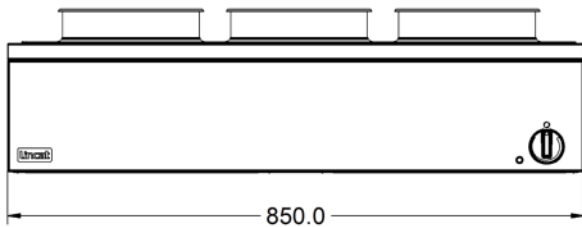

Key Specifications Capacity

<p>Pot Type Round pot</p> <p>Type of Heat Wet/Dry</p>	<p>Capacity Litres 3 x 4.5</p>
---	---------------------------------------

Weights and Dimensions Supply Connections

<p>Unit Height (External) mm 240</p> <p>Unit Width (External) mm 850</p> <p>Unit Depth (External) mm 400</p> <p>Net Weight Kg 17.6</p>	<p>Requires Installation No</p> <p>Requires Electrical Supply Yes</p> <p>UK 3 Pin Plug Yes</p> <p>Requires Hardwiring No</p> <p>Electrical Supply Rating Watts 750</p> <p>Single Phase Amps 3.3</p> <p>Single Phase Voltage 230</p>
--	--

Shipping

Packed Weight Kg	19.36
Packed Height cm	45.5
Packed Width cm	101.5
Packed Depth cm	72

Technical Picture

Lincat Limited

Whisby Road,
Lincoln, LN6 3QZ,
United Kingdom

Company No: 2175448

A member company of