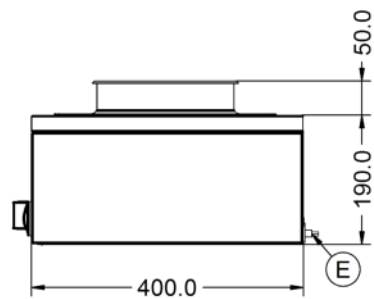

Key Specifications Capacity

<p>Pot Type Round pot</p> <p>Type of Heat Wet/Dry</p>	<p>Capacity Litres 3 x 4.5</p>
---	---------------------------------------

Weights and Dimensions Supply Connections

<p>Unit Height (External) mm 240</p> <p>Unit Width (External) mm 850</p> <p>Unit Depth (External) mm 400</p> <p>Net Weight Kg 17.6</p>	<p>Requires Installation No</p> <p>Requires Electrical Supply Yes</p> <p>UK 3 Pin Plug Yes</p> <p>Requires Hardwiring No</p> <p>Electrical Supply Rating Watts 750</p> <p>Single Phase Amps 3.3</p> <p>Single Phase Voltage 230</p>
--	--

Shipping

Packed Weight Kg	19.36
Packed Height cm	45.5
Packed Width cm	101.5
Packed Depth cm	72

Technical Picture

Lincat Limited

Whisby Road,
Lincoln, LN6 3QZ,
United Kingdom

Company No: 2175448

A member company of