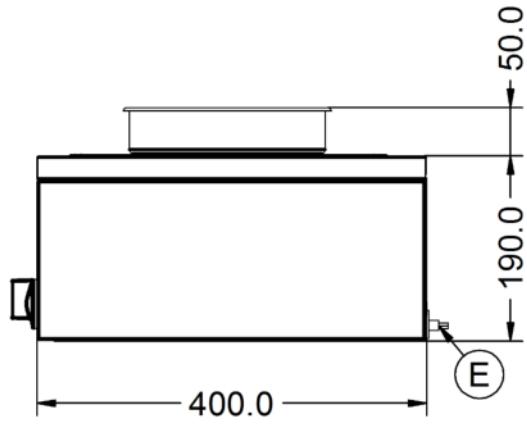

Power and Performance

Total Power kW	0.25
IP Rating	IP23
Temperature Control	Mechanical

Key Specifications

Pot Type	Round pot
Type of Heat	Wet/Dry

Capacity

Capacity Litres	4.5
------------------------	-----

Weights and Dimensions

Unit Height (External) mm	240
Unit Width (External) mm	285
Unit Depth (External) mm	400
Net Weight Kg	7.6

Supply Connections

Requires Installation	No
Requires Electrical Supply	Yes
UK 3 Pin Plug	Yes
Requires Hardwiring	No
Electrical Supply Rating Watts	250
Single Phase Amps	1.1
Single Phase Voltage	230

Shipping

Packed Weight Kg	8.36
Packed Height cm	42
Packed Width cm	48
Packed Depth cm	38

Technical Picture

Lincat Limited

Whisby Road,
Lincoln, LN6 3QZ,
United Kingdom

Company No: 2175448

A member company of