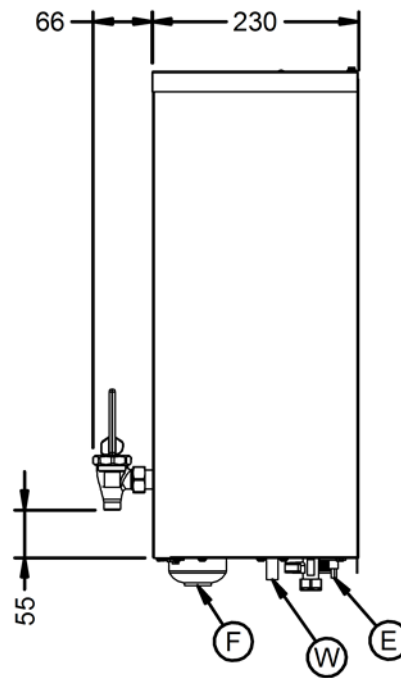

Specifications

Summary		Power and Performance	
Brand	Lincat	Total Power kW	3.0
Range	FilterFlow	Temperature Range °C	70-96
Series	MF Wall-mounted Boiler	IP Rating	IPX3
Power Type	Electric	Hourly Output Litres	28
Unit Type	Wall-mounted	Hourly Output Cups	140
Available in UK Only	No	Temperature Control	Electronic
UK Warranty	2 Years Parts and Labour Warranty		
Export Warranty	Contact your local dealer		
GTIN	5056105118305		

Key Specifications		Capacity	
Outlet	Single Tap	Hot and Cold Water Output	No
Dispense Lock	No	Rapid Draw Off Litres	10.0
		Rapid Draw Off Cups	50

Weights and Dimensions		Supply Connections	
Unit Height (External) mm	580	Requires Installation	No
Unit Width (External) mm	340	Requires Electrical Supply	Yes
Unit Depth (External) mm	296	UK 3 Pin Plug	Yes
Net Weight Kg	11.8	Requires Hardwiring	No
		Electrical Supply Rating Watts	3,000
		Single Phase Amps	13
		Single Phase Voltage	240
		Water Connection Pressure Bar	2.0-6.0
		Water Connection	3/4"

Shipping

Packed Weight Kg	13.6
Packed Height cm	40
Packed Width cm	42
Packed Depth cm	65

Technical Picture

Lincat Limited

Whisby Road,
Lincoln, LN6 3QZ,
United Kingdom

Company No: 2175448

A member company of