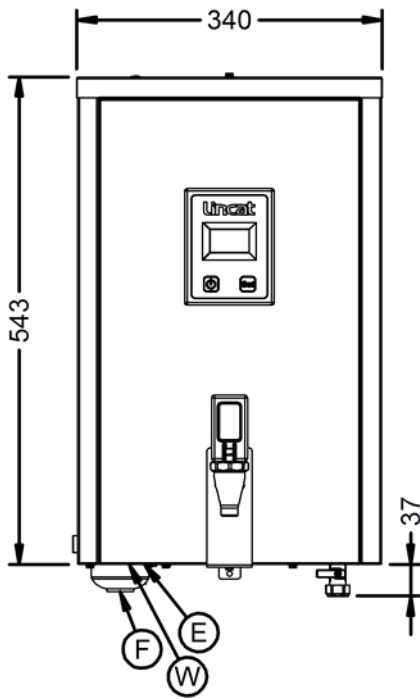

Specifications

Summary		Power and Performance	
Brand	Lincat	Total Power kW	3.0
Range	FilterFlow	Temperature Range °C	70-96
Series	MF Wall-mounted Boiler	IP Rating	IPX3
Power Type	Electric	Hourly Output Litres	28
Unit Type	Wall-mounted	Hourly Output Cups	140
Available in UK Only	No	Temperature Control	Electronic
UK Warranty	2 Years Parts and Labour Warranty		
Export Warranty	Contact your local dealer		
GTIN	5056105118305		

Key Specifications		Capacity	
Outlet	Single Tap	Hot and Cold Water Output	No
Dispense Lock	No	Rapid Draw Off Litres	10.0
		Rapid Draw Off Cups	50

Weights and Dimensions		Supply Connections	
Unit Height (External) mm	580	Requires Installation	No
Unit Width (External) mm	340	Requires Electrical Supply	Yes
Unit Depth (External) mm	296	UK 3 Pin Plug	Yes
Net Weight Kg	11.8	Requires Hardwiring	No
		Electrical Supply Rating Watts	3,000
		Single Phase Amps	13
		Single Phase Voltage	240
		Water Connection Pressure Bar	2.0-6.0
		Water Connection	3/4"

Shipping

Packed Weight Kg	13.6
Packed Height cm	40
Packed Width cm	42
Packed Depth cm	65

Technical Picture

Lincat Limited

Whisby Road,
Lincoln, LN6 3QZ,
United Kingdom

Company No: 2175448

A member company of