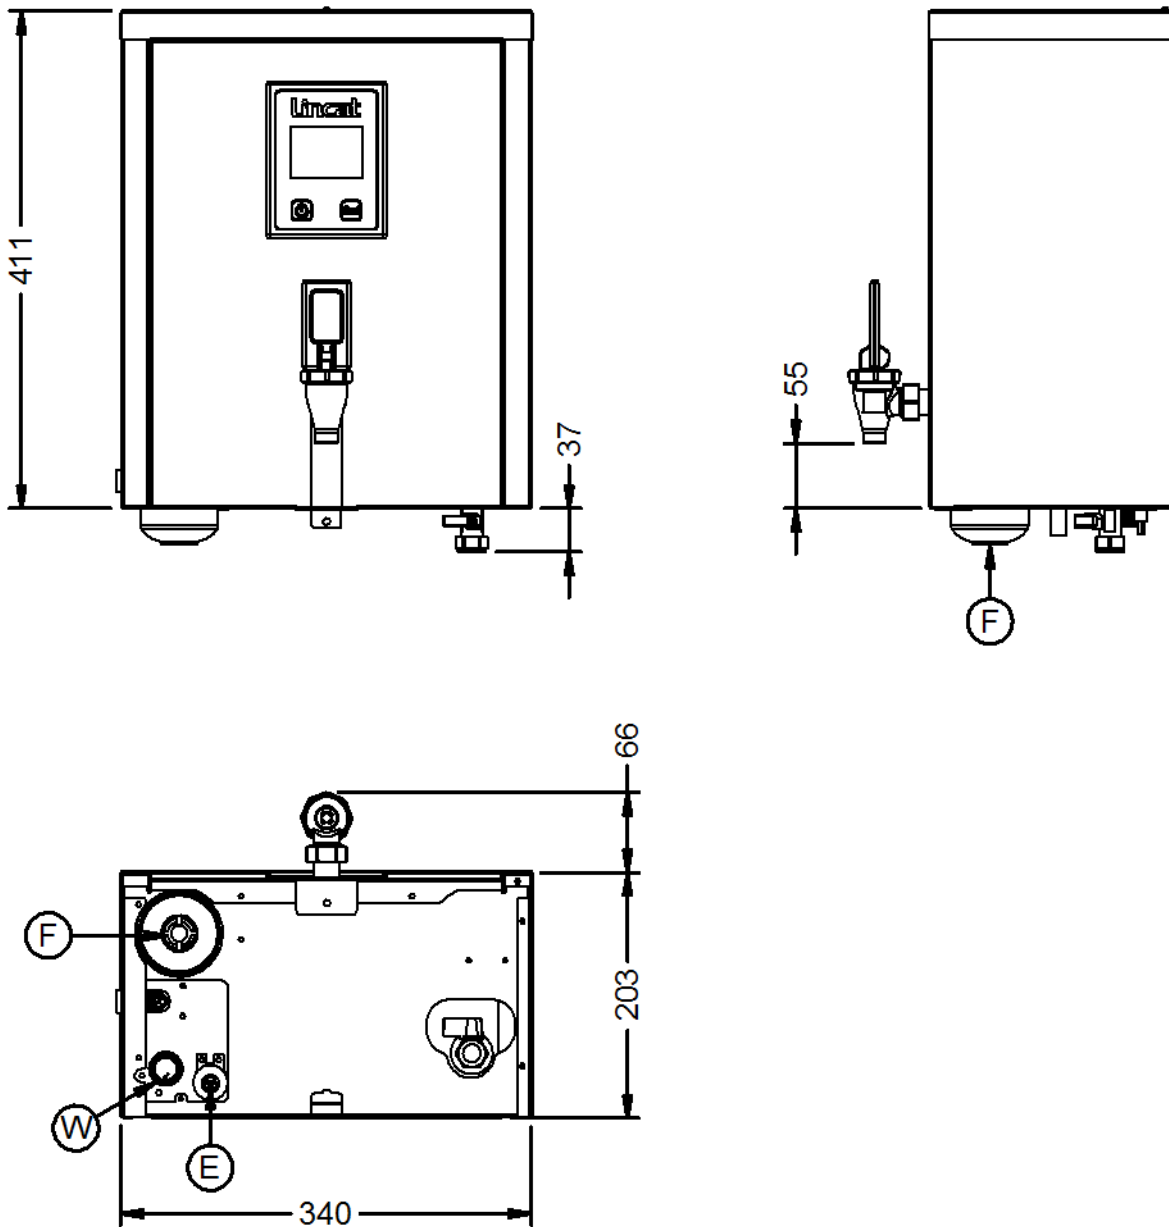

Available Accessories

DR95	NULL
FC04	Filter Cartridge for Lincat FilterFlow Water Boiler

Technical Picture