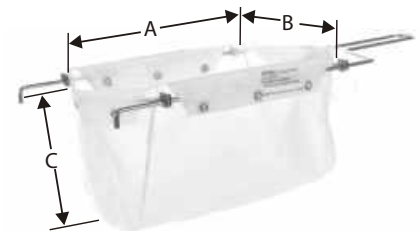

Re-usable up to 500 times. Up to half the cost of paper filters!

Filter Bags

	EZ FLOW™ Series				OIL POLISHING Series		
	<ul style="list-style-type: none"> • <i>*Safe filtering at bath water temps</i> • <i>Filter oil at frying temperatures</i> • <i>For heavy crumb loads</i> 						
Filter Bag Model	RB6PS	RB33PS	RCONE2B	RC88PS	RB5FS	RB22FS	RC77FS
Filter Assembly (Filter Bag & Holder Frame)	B6PS	B33PS	CONE2B	C88PS	B5FS	B22FS	C77FS
Use for Fryer Oil Capacity to	40 qts / 38 ltr 70 lbs / 32 kg	16 qts / 15 ltr 28 lbs / 13 kg	16 qts / 15 ltr 28 lbs / 13 kg	60 qts / 57 ltr 100 lbs / 45 kg	30 qts / 28 ltr 50 lbs / 23 kg	16 qts / 15 ltr 28 lbs / 13 kg	50 qts / 47 ltr 85 lbs / 39 kg

Skim Filter

For skimming and top filtering

Model Description	RSKIM4F Filter Bag	SK4 Holder/Frame
Length	7.0"	13"
Width	7.5"	7.5"

Dimensions	RB6PS	RB33PS	RCONE2B	RC88PS	RB5FS	RB22FS	RC77FS
A Length	11"	11"	9" Diam	14"	11"	11"	14"
B Width	9"	9"	9" Diam	12"	9"	9"	12"
C Deep	7"	6"	8.5"	8.5"	7.5"	6"	7.5"
Shipping weight	2 lbs	2 lbs	2 lbs	2 lbs	2 lbs	2 lbs	2 lbs