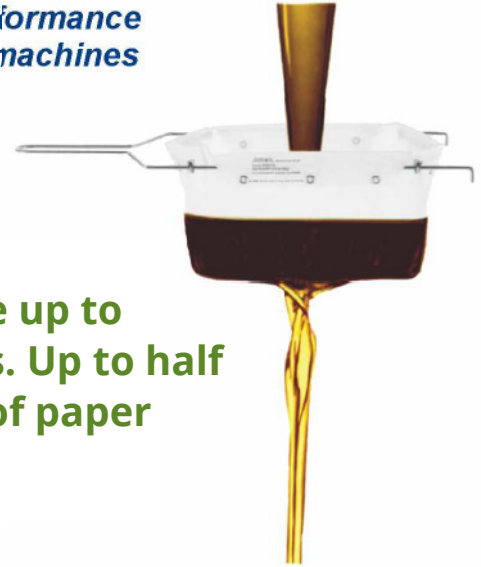

Efficient and Safe* filtering without a filter machine

Improves the performance of portable filter machines

- **Better**
*Captures micron size particles
Does not leach chemicals into oil*
- **Faster**
Much more filter area for oil flow
- **Safer**
**Filter at bath water temperature with EZ Flow™ filters*

Re-usable up to 500 times. Up to half the cost of paper filters!

Filter Bags

	EZ FLOW™ Series				OIL POLISHING Series		
	<ul style="list-style-type: none"> • <i>*Safe filtering at bath water temps</i> • <i>Filter oil at frying temperatures</i> • <i>For heavy crumb loads</i> 						
Filter Bag Model	RB6PS	RB33PS	RCONE2B	RC88PS	RB5FS	RB22FS	RC77FS
Filter Assembly (Filter Bag & Holder Frame)	B6PS	B33PS	CONE2B	C88PS	B5FS	B22FS	C77FS
Use for Fryer Oil Capacity to	40 qts / 38 ltr 70 lbs / 32 kg	16 qts / 15 ltr 28 lbs / 13 kg	16 qts / 15 ltr 28 lbs / 13 kg	60 qts / 57 ltr 100 lbs / 45 kg	30 qts / 28 ltr 50 lbs / 23 kg	16 qts / 15 ltr 28 lbs / 13 kg	50 qts / 47 ltr 85 lbs / 39 kg

Skim Filter

For skimming and top filtering

Model Description	RSKIM4F Filter Bag	SK4 Holder/Frame
Length	7.0"	13"
Width	7.5"	7.5"

Dimensions	RB6PS	RB33PS	RCONE2B	RC88PS	RB5FS	RB22FS	RC77FS
A Length	11"	11"	9" Diam	14"	11"	11"	14"
B Width	9"	9"	9" Diam	12"	9"	9"	12"
C Deep	7"	6"	8.5"	8.5"	7.5"	6"	7.5"
Shipping weight	2 lbs	2 lbs	2 lbs	2 lbs	2 lbs	2 lbs	2 lbs