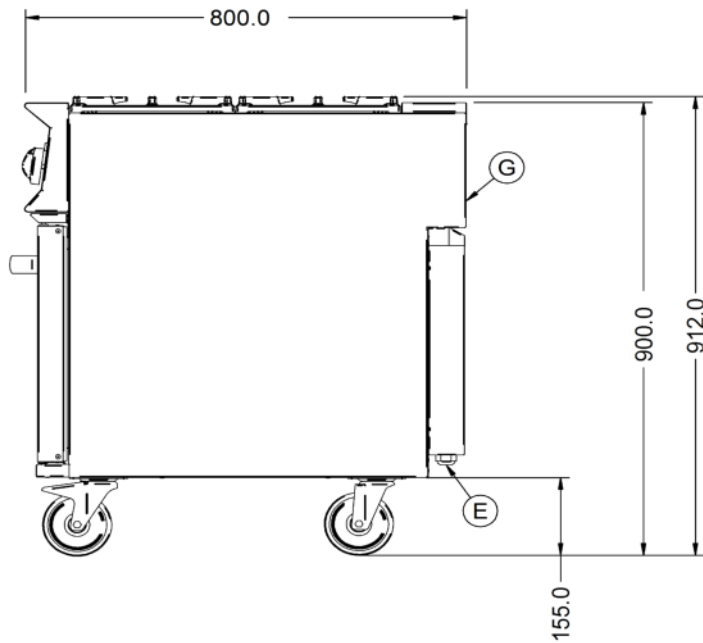

Specifications

Summary		Power and Performance	
Brand	Lincat	BTU per Hour	102,364
Range	Opus 800	Total Power kW	30.0
Power Type	Dual Fuel	Temperature Range °C	120-250
Gas Type	Natural Gas	IP Rating	IP24
Unit Type	Free-standing	Temperature Control	Mechanical
Available in UK Only	No	Rating per Hob kW	7.5
UK Warranty	2 Years Parts and Labour Warranty	Oven Rating kW	4.0
Export Warranty	Contact your local dealer		
GTIN	5056105102304		

Key Specifications		Capacity	
Number of Shelves included	3	Gastronorm Capacity	3 x GN1/1
Number of Shelf Positions	5		
Number of Hobs	4		
Shape of Hob	Square		

Weights and Dimensions		Supply Connections	
Unit Height (External) mm	912	Requires Installation	Yes
Unit Width (External) mm	600	Requires Electrical Supply	Yes
Unit Depth (External) mm	800	UK 3 Pin Plug	No
Height (Internal) mm	410	Requires Hardwiring	Yes
Width (Internal) mm	525	Electrical Supply Rating Watts	4,032
Depth (Internal) mm	530	Single Phase Amps	17.5
Shelf Dimensions Width mm	510	Single Phase Voltage	230
Shelf Dimensions Depth mm	530	Three Phase Amps	L1=8.7; L2=8.7; L3=N/A
Hob Dimensions mm	300 x 300	Three Phase Voltage	400
Net Weight Kg	155	Gas Connection BSP	1/2"
		Gas Consumption at full rate Natural m³ per Hour	2.86
		Gas Pressure Natural mbar	20
		Total heat input at full rate Natural kW	30.0
		Total heat input at full rate Natural BTU per hour	102,364

Shipping

Packed Weight Kg	170.5
Packed Height cm	105
Packed Width cm	70
Packed Depth cm	85

Available Accessories

LK06	OPUS 800 LEG KIT
OA8984	SPLASHBACK/SHELF - OD8006

Technical Picture

Lincat Limited

Whisby Road,
Lincoln, LN6 3QZ,
United Kingdom