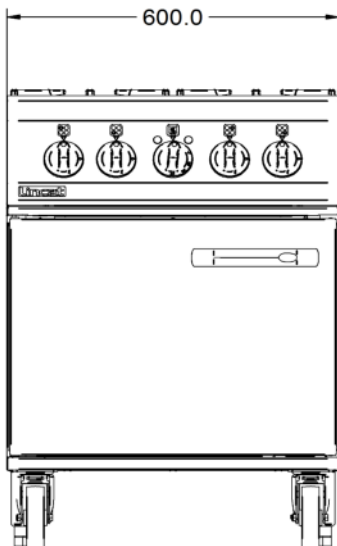

Specifications

Summary		Power and Performance	
Brand	Lincat	BTU per Hour	102,364
Range	Opus 800	Total Power kW	30.0
Power Type	Dual Fuel	Temperature Range °C	120-250
Gas Type	Natural Gas	IP Rating	IP24
Unit Type	Free-standing	Temperature Control	Mechanical
Available in UK Only	No	Rating per Hob kW	7.5
UK Warranty	2 Years Parts and Labour Warranty	Oven Rating kW	4.0
Export Warranty	Contact your local dealer		
GTIN	5056105102304		

Key Specifications		Capacity	
Number of Shelves included	3	Gastronorm Capacity	3 x GN1/1
Number of Shelf Positions	5		
Number of Hobs	4		
Shape of Hob	Square		

Weights and Dimensions		Supply Connections	
Unit Height (External) mm	912	Requires Installation	Yes
Unit Width (External) mm	600	Requires Electrical Supply	Yes
Unit Depth (External) mm	800	UK 3 Pin Plug	No
Height (Internal) mm	410	Requires Hardwiring	Yes
Width (Internal) mm	525	Electrical Supply Rating Watts	4,032
Depth (Internal) mm	530	Single Phase Amps	17.5
Shelf Dimensions Width mm	510	Single Phase Voltage	230
Shelf Dimensions Depth mm	530	Three Phase Amps	L1=8.7; L2=8.7; L3=N/A
Hob Dimensions mm	300 x 300	Three Phase Voltage	400
Net Weight Kg	155	Gas Connection BSP	1/2"
		Gas Consumption at full rate Natural m³ per Hour	2.86
		Gas Pressure Natural mbar	20
		Total heat input at full rate Natural kW	30.0
		Total heat input at full rate Natural BTU per hour	102,364

Shipping

Packed Weight Kg	170.5
Packed Height cm	105
Packed Width cm	70
Packed Depth cm	85

Available Accessories

LK06	OPUS 800 LEG KIT
OA8984	SPLASHBACK/SHELF - OD8006

Technical Picture

Lincat Limited

Whisby Road,
Lincoln, LN6 3QZ,
United Kingdom