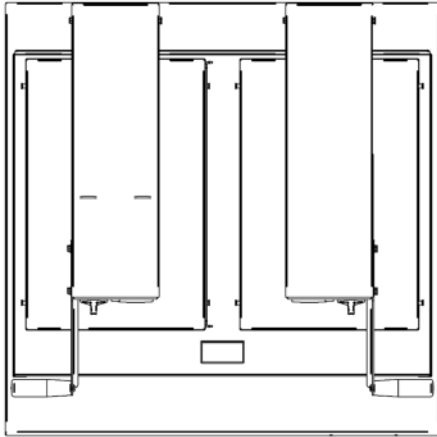

Power and Performance

Total Power kW	17.2
Temperature Range °C	50-250
IP Rating	IP24
Cooking Area (Width x Depth) mm	766 x 525
Temperature Control	Mechanical

Key Specifications

Number of Heat Zones	2
Top Grill Plate Surface Type	Ribbed
Grill Plate Surface Type	Smooth
Grill Plate Material	Aluminium

Capacity

Product Output per Hour	240 x 113g burgers [4oz] burgers [frozen]
--------------------------------	---

Weights and Dimensions

Unit Height (External) mm	542
Unit Width (External) mm	800
Unit Depth (External) mm	800
Net Weight Kg	152

Shipping

Packed Weight Kg	167.2
Packed Height cm	72
Packed Width cm	90
Packed Depth cm	85

Available Accessories

OA8956	Lincat Opus 800 Free-standing Floor Stand with Legs - for units W 800 mm
OA8956/C	Lincat Opus 800 Free-standing Floor Stand with Castors - for units W 800 mm
OA8960	3 POSITION HEIGHT ADJUSTER 10-20-30 - OPUS 800
OA8974	Lincat Opus 800 Free-standing Pedestal with Doors and Legs - for units W 800 mm

Available Accessories

- OA8974/C Lincat Opus 800 Free-standing Pedestal with Doors and Castors - for units W 800 mm
- TFS01 Teflon Sheet for Clam Griddles [392mm x 500mm]

Technical Picture

Lincat Limited