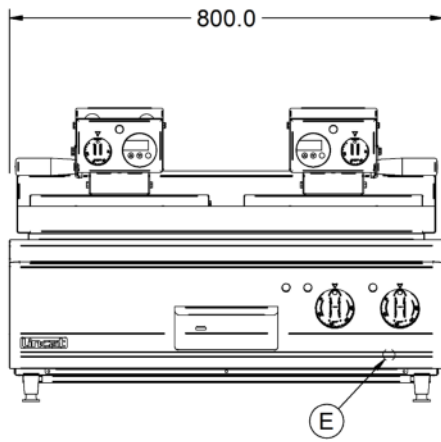

Power and Performance

Total Power kW	17.2
Temperature Range °C	50-250
IP Rating	IP24
Cooking Area (Width x Depth) mm	766 x 525
Temperature Control	Mechanical

Key Specifications

Number of Heat Zones	2
Top Grill Plate Surface Type	Ribbed
Grill Plate Surface Type	Smooth
Grill Plate Material	Aluminium

Capacity

Product Output per Hour	240 x 113g burgers [4oz] burgers [frozen]
--------------------------------	---

Weights and Dimensions

Unit Height (External) mm	542
Unit Width (External) mm	800
Unit Depth (External) mm	800
Net Weight Kg	152

Shipping

Packed Weight Kg	167.2
Packed Height cm	72
Packed Width cm	90
Packed Depth cm	85

Available Accessories

OA8956	Lincat Opus 800 Free-standing Floor Stand with Legs - for units W 800 mm
OA8956/C	Lincat Opus 800 Free-standing Floor Stand with Castors - for units W 800 mm
OA8960	3 POSITION HEIGHT ADJUSTER 10-20-30 - OPUS 800
OA8974	Lincat Opus 800 Free-standing Pedestal with Doors and Legs - for units W 800 mm

Available Accessories

- OA8974/C Lincat Opus 800 Free-standing Pedestal with Doors and Castors - for units W 800 mm
- TFS01 Teflon Sheet for Clam Griddles [392mm x 500mm]

Technical Picture

Lincat Limited