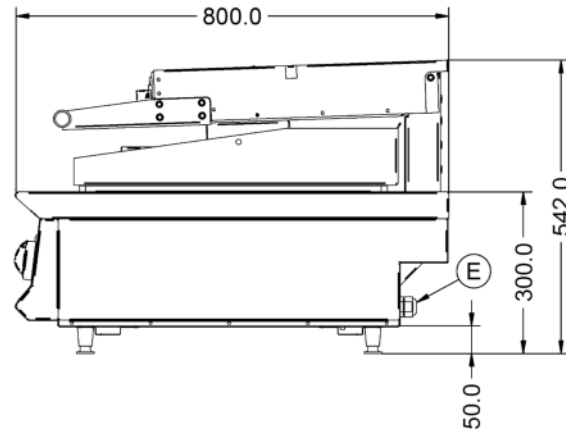

Power and Performance

Total Power kW	17.2
Temperature Range °C	50-250
IP Rating	IP24
Cooking Area (Width x Depth) mm	766 x 525
Temperature Control	Mechanical

Key Specifications

Number of Heat Zones	2
Top Grill Plate Surface Type	Ribbed
Grill Plate Surface Type	Smooth
Grill Plate Material	Aluminium

Capacity

Product Output per Hour	240 x 113g burgers [4oz] burgers [frozen]
--------------------------------	---

Weights and Dimensions

Unit Height (External) mm	542
Unit Width (External) mm	800
Unit Depth (External) mm	800
Net Weight Kg	152

Shipping

Packed Weight Kg	167.2
Packed Height cm	72
Packed Width cm	90
Packed Depth cm	85

Available Accessories

OA8956	Lincat Opus 800 Free-standing Floor Stand with Legs - for units W 800 mm
OA8956/C	Lincat Opus 800 Free-standing Floor Stand with Castors - for units W 800 mm
OA8960	3 POSITION HEIGHT ADJUSTER 10-20-30 - OPUS 800
OA8974	Lincat Opus 800 Free-standing Pedestal with Doors and Legs - for units W 800 mm

Available Accessories

- OA8974/C Lincat Opus 800 Free-standing Pedestal with Doors and Castors - for units W 800 mm
- TFS01 Teflon Sheet for Clam Griddles [392mm x 500mm]

Technical Picture

Lincat Limited