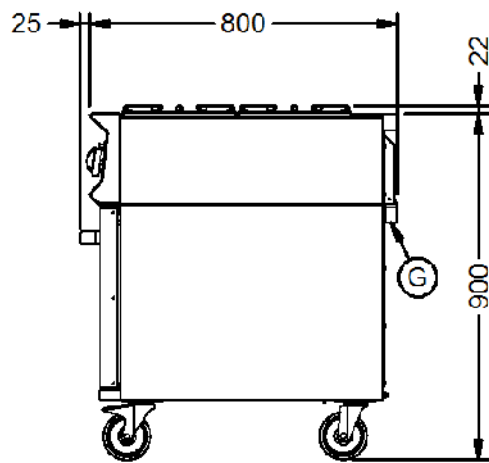

#### Weights and Dimensions

Unit Height (External) mm	920
Unit Width (External) mm	900
Unit Depth (External) mm	800
Height (Internal) mm	405
Width (Internal) mm	715
Depth (Internal) mm	530
Shelf Dimensions Width mm	710
Shelf Dimensions Depth mm	512
Hob Dimensions mm	300 x 300
Net Weight Kg	136.4

#### Shipping

Packed Weight Kg	150.04
Packed Height cm	107
Packed Width cm	100
Packed Depth cm	85

### Available Accessories

LK12 NULL

Available Accessories

OA8902

SPLASHBACK/SHELF - OG8002

Technical Picture

**Lincat Limited**

Whisby Road,  
Lincoln, LN6 3QZ,  
United Kingdom