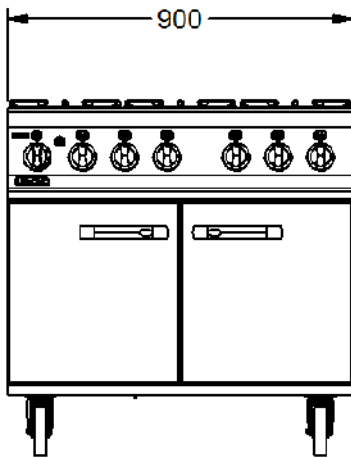

#### Weights and Dimensions

Unit Height (External) mm	920
Unit Width (External) mm	900
Unit Depth (External) mm	800
Height (Internal) mm	405
Width (Internal) mm	715
Depth (Internal) mm	530
Shelf Dimensions Width mm	710
Shelf Dimensions Depth mm	512
Hob Dimensions mm	300 x 300
Net Weight Kg	136.4

### Available Accessories

LK12 NULL

Available Accessories

OA8902

SPLASHBACK/SHELF - OG8002

Technical Picture

**Lincat Limited**

Whisby Road,  
Lincoln, LN6 3QZ,  
United Kingdom