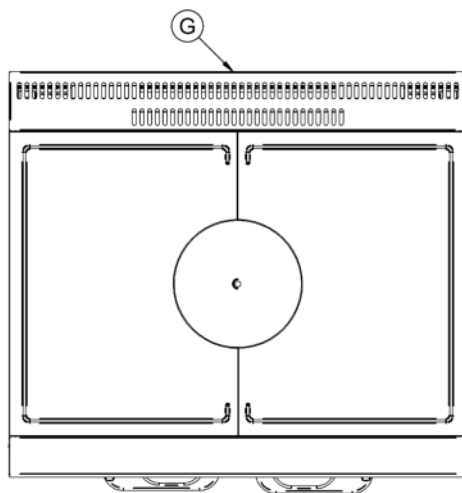

Unit Height (External) mm	900
Unit Width (External) mm	900
Unit Depth (External) mm	800
Height (Internal) mm	405
Width (Internal) mm	715
Depth (Internal) mm	530
Shelf Dimensions Width mm	710
Shelf Dimensions Depth mm	512
Hob Dimensions mm	600 x 450
Net Weight Kg	154,5

Supply Connections

Requires Installation	Yes
Requires Electrical Supply	No
Gas Connection BSP	3/4"
Gas Consumption at full rate Propane m³ per Hour	1.36
Gas Pressure Propane mbar	37
Total heat input at full rate Propane kW	19
Total heat input at full rate Propane BTU per hour	64,830

Shipping

Packed Weight Kg	169.95
Packed Height cm	103
Packed Width cm	100
Packed Depth cm	85

Available Accessories

LK06	OPUS 800 LEG KIT
OA8980	SPLASHBACK/SHELF - OG8005

Technical Picture

Lincat Limited

Whisby Road,
Lincoln, LN6 3QZ,
United Kingdom