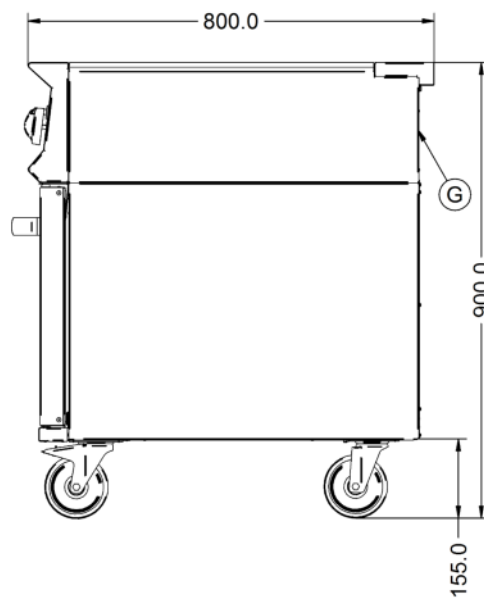

Power and Performance

BTU per Hour	64,828
Total Power kW	19.0
Temperature Range °C	120-250
Cooking Area (Width x Depth) mm	900 x 600
Temperature Control	Mechanical
Rating per Hob kW	10
Oven Rating kW	9.0

Unit Height (External) mm	900
Unit Width (External) mm	900
Unit Depth (External) mm	800
Height (Internal) mm	405
Width (Internal) mm	715
Depth (Internal) mm	530
Shelf Dimensions Width mm	710
Shelf Dimensions Depth mm	512
Hob Dimensions mm	600 x 450
Net Weight Kg	154,5

Shipping

Packed Weight Kg	169.95
Packed Height cm	103
Packed Width cm	100
Packed Depth cm	85

Available Accessories

LK06	OPUS 800 LEG KIT
OA8980	SPLASHBACK/SHELF - OG8005

Technical Picture

Lincat Limited

Whisby Road,
Lincoln, LN6 3QZ,
United Kingdom