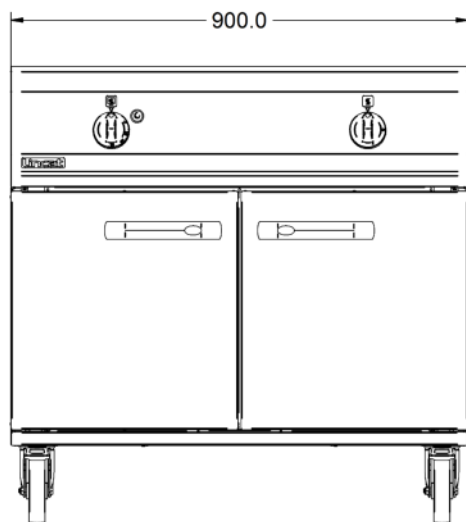

Unit Height (External) mm	900
Unit Width (External) mm	900
Unit Depth (External) mm	800
Height (Internal) mm	405
Width (Internal) mm	715
Depth (Internal) mm	530
Shelf Dimensions Width mm	710
Shelf Dimensions Depth mm	512
Hob Dimensions mm	600 x 450
Net Weight Kg	154,5

Shipping

Packed Weight Kg	169.95
Packed Height cm	103
Packed Width cm	100
Packed Depth cm	85

Available Accessories

LK06	OPUS 800 LEG KIT
OA8980	SPLASHBACK/SHELF - OG8005

Technical Picture

Lincat Limited

Whisby Road,
Lincoln, LN6 3QZ,
United Kingdom