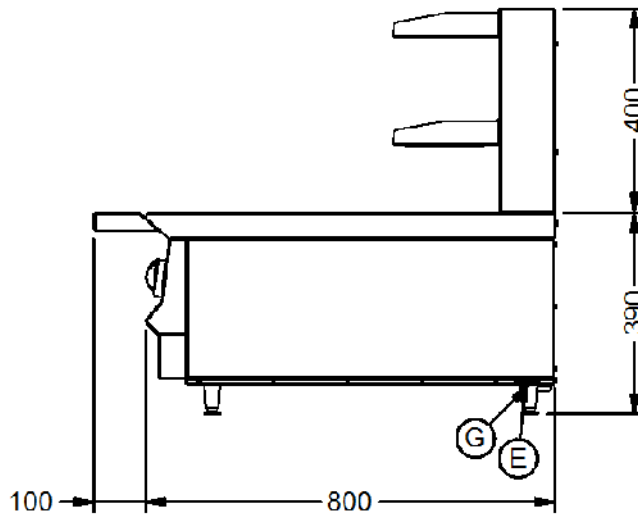

Technical Picture

Lincat Limited

Whisby Road,
Lincoln, LN6 3QZ,
United Kingdom

Company No: 2175448

A member company of

Customer Care

Tel: +44 1522 875500
Email: care@lincat.co.uk

Export Customers

Tel: +44 1522 875536
Email: export@lincat.co.uk

Opening Hours

Monday – Friday:
8.30am – 5pm