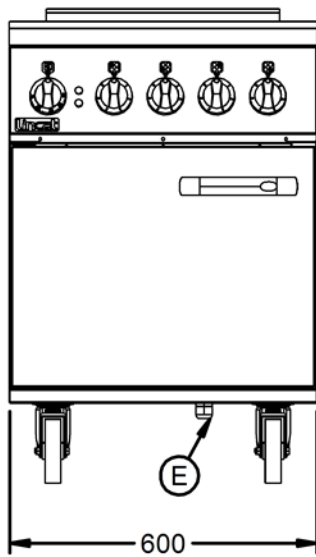

Technical Picture

Lincat Limited

Whisby Road,
Lincoln, LN6 3QZ,
United Kingdom

Company No: 2175448

A member company of

Customer Care

Tel: +44 1522 875500
Email: care@lincat.co.uk

Export Customers

Tel: +44 1522 875536
Email: export@lincat.co.uk

Opening Hours

Monday – Friday:
8.30am – 5pm