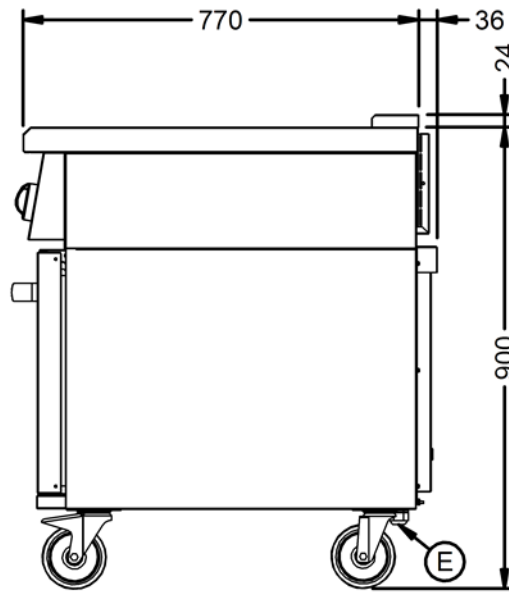

Power and Performance

Total Power kW	11.4
Temperature Range °C	50-250
IP Rating	IP24
Cooking Area (Width x Depth) mm	190 diameter x 6
Temperature Control	Mechanical
Rating per Hob kW	1.85
Oven Rating kW	4

Key Specifications

Number of Shelves included	3
Number of Shelf Positions	5
Number of Hobs	4
Shape of Hob	Round

Capacity

Gastronorm Capacity	3 x GN1/1
----------------------------	-----------

Weights and Dimensions

Unit Height (External) mm	900
Unit Width (External) mm	600
Unit Depth (External) mm	805
Height (Internal) mm	405
Width (Internal) mm	495
Depth (Internal) mm	530
Shelf Dimensions Width mm	480
Shelf Dimensions Depth mm	530
Hob Dimensions mm	190
Net Weight Kg	109

Shipping

Packed Weight Kg	103.4
Packed Height cm	105
Packed Width cm	70
Packed Depth cm	85

Technical Picture

Lincat Limited

Whisby Road,
Lincoln, LN6 3QZ,
United Kingdom

Company No: 2175448

A member company of