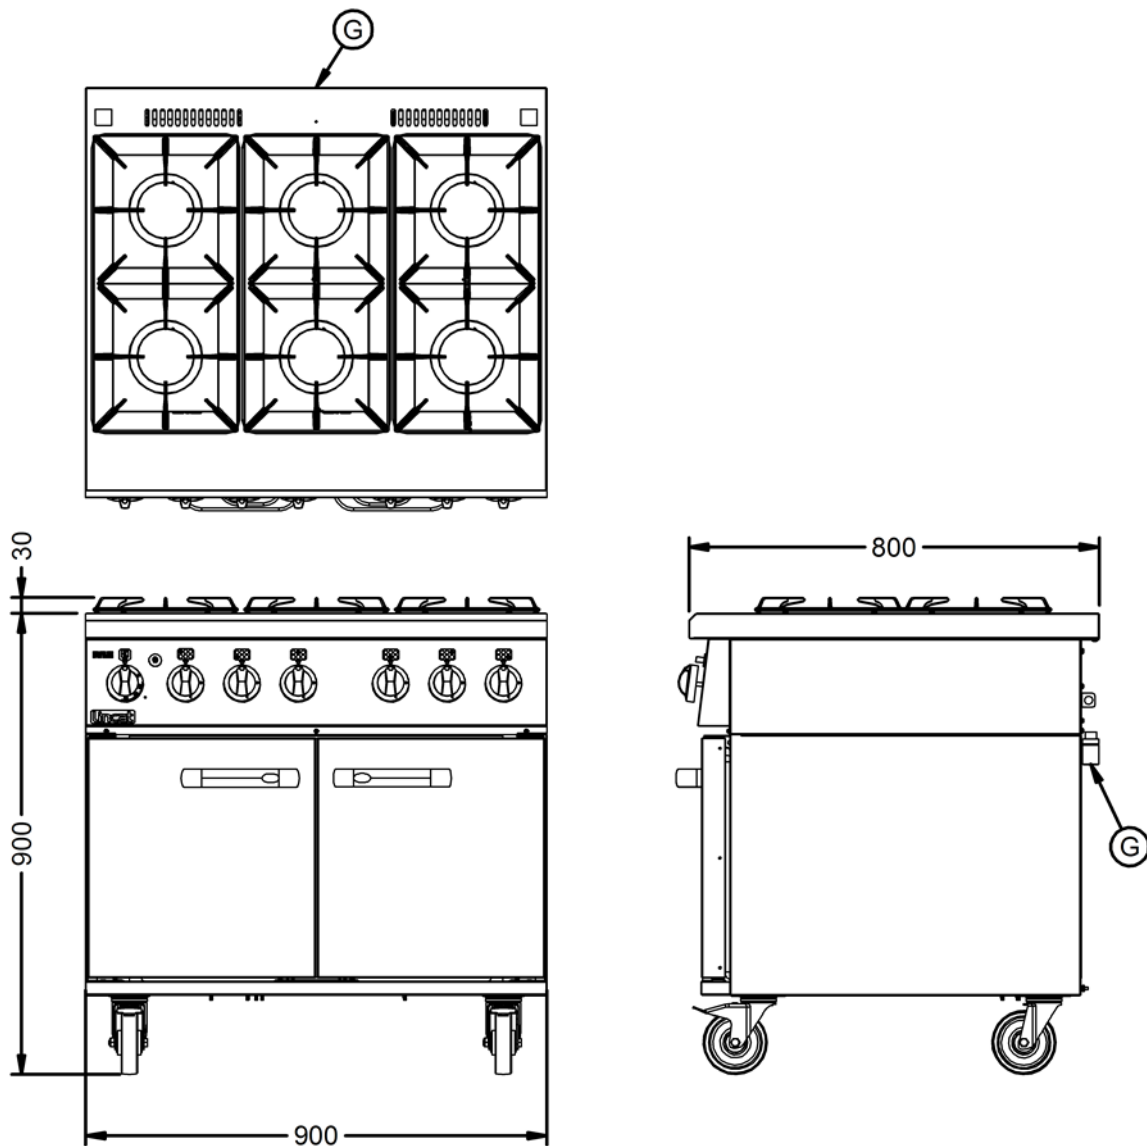

Power and Performance

BTU per Hour	156,952
Total Power kW	46
Temperature Range °C	120 - 260
Temperature Control	Mechanical
Rating per Hob kW	6
Oven Rating kW	10

Key Specifications

Number of Shelves included	2
Number of Shelf Positions	5
Number of Hobs	6

Capacity

Gastronorm Capacity	4 x GN1/1
----------------------------	-----------

Weights and Dimensions

Unit Height (External) mm	900
Unit Width (External) mm	900
Unit Depth (External) mm	800
Height (Internal) mm	400
Width (Internal) mm	715
Depth (Internal) mm	530
Shelf Dimensions Width mm	710
Shelf Dimensions Depth mm	512
Net Weight Kg	125

Supply Connections

Requires Installation	Yes
Requires Electrical Supply	No
UK 3 Pin Plug	No
Requires Hardwiring	No
Gas Connection BSP	3/4"
Gas Consumption at full rate Natural m³ per Hour	4.38
Gas Pressure Natural mbar	20
Total heat input at full rate Natural kW	46
Total heat input at full rate Natural BTU per hour	156,952

Shipping

Packed Weight Kg	145
Packed Height cm	105
Packed Width cm	100
Packed Depth cm	85

Available Accessories

LK12	NULL
OA8902	SPLASHBACK/SHELF - 0G8002

Technical Picture

Lincat Limited

Whisby Road,
Lincoln, LN6 3QZ,
United Kingdom