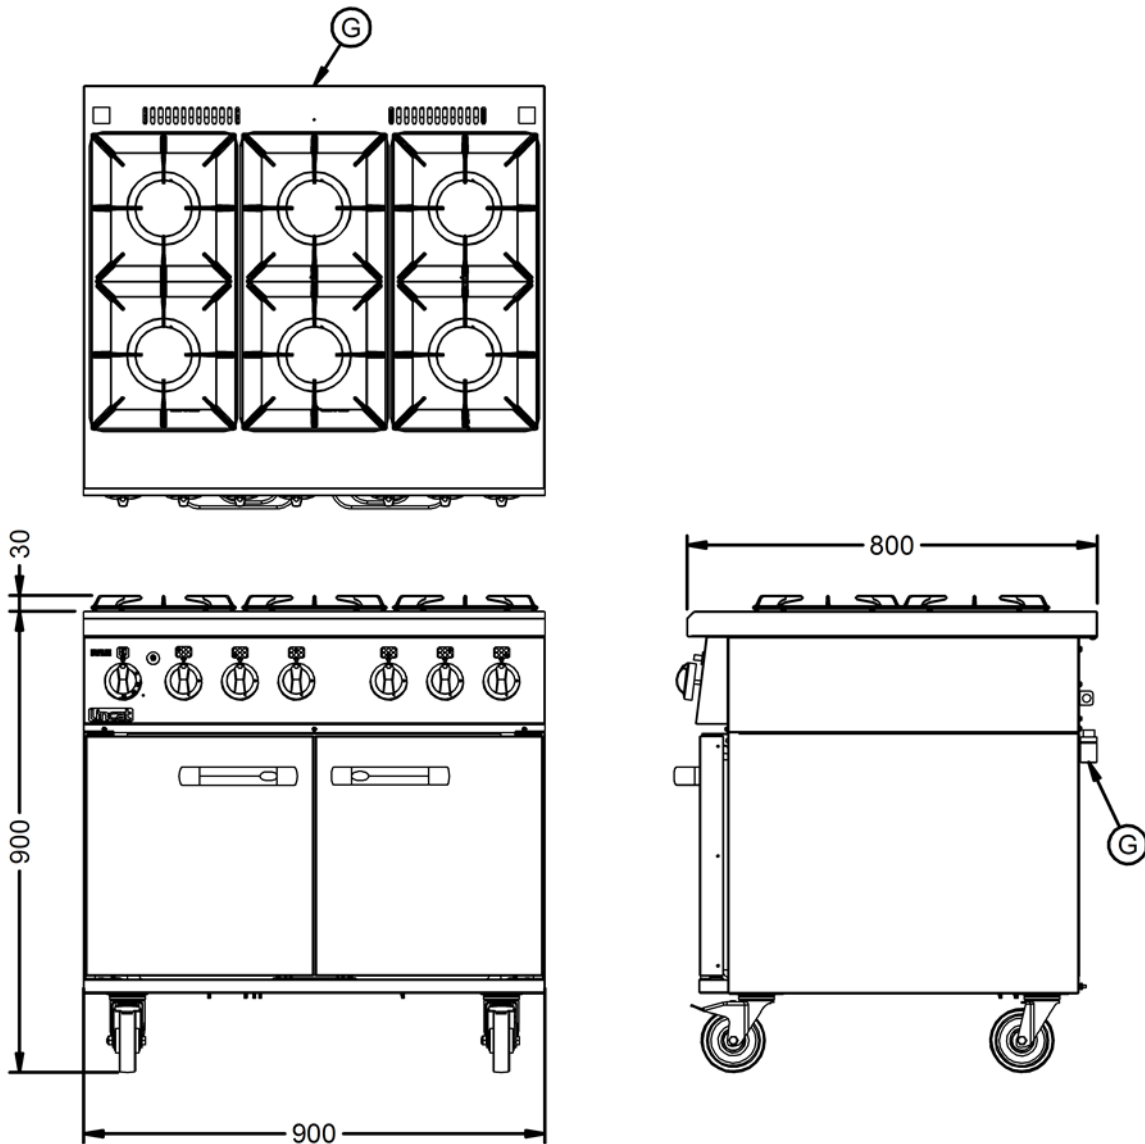

Specifications

Summary **Power and Performance**

Brand	Lincat	BTU per Hour	155,246
Range	Phoenix	Temperature Range °C	120 - 260
Power Type	Gas	Temperature Control	Mechanical
Gas Type	Propane Gas	Rating per Hob kW	6
Unit Type	Free-standing	Oven Rating kW	9.5
Available in UK Only	No		
UK Warranty	2 Years Parts and Labour Warranty		
Export Warranty	Contact your local dealer		
GTIN	5056105121374		

Key Specifications **Capacity**

Number of Shelves included	2	Gastronorm Capacity	4 x GN1/1
Number of Shelf Positions	5		
Number of Hobs	6		

Weights and Dimensions **Supply Connections**

Unit Height (External) mm	900	Requires Installation	Yes
Unit Width (External) mm	900	Requires Electrical Supply	No
Unit Depth (External) mm	800	UK 3 Pin Plug	No
Height (Internal) mm	400	Requires Hardwiring	No
Width (Internal) mm	715	Gas Connection BSP	3/4"
Depth (Internal) mm	530	Gas Consumption at full rate Propane m³ per Hour	3,44
Shelf Dimensions Width mm	710	Gas Pressure Propane mbar	37
Shelf Dimensions Depth mm	512	Total heat input at full rate Propane kW	45.5
Net Weight Kg	125	Total heat input at full rate Propane BTU per hour	155,246

Shipping

Packed Weight Kg	145
Packed Height cm	105
Packed Width cm	100
Packed Depth cm	85

Available Accessories

LK12	NULL
OA8902	SPLASHBACK/SHELF - 0G8002

Technical Picture

Lincat Limited

Whisby Road,
Lincoln, LN6 3QZ,
United Kingdom