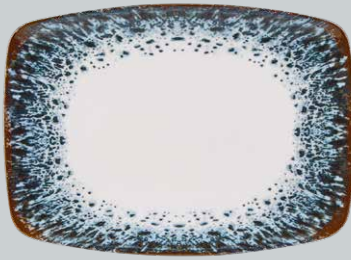

- 352708DR Pk:(6) 8cm / 3"
[7cl / 2.5oz]

Drift Low Bowls

- 368117DR Pk:(6) 17cm / 6¹/₂"
[42cl / 14oz]
- 368113DR Pk:(6) 13cm / 5"
[25.5cl / 9oz]
- 368109DR Pk:(6) 10cm / 4"
[10cl / 4oz]

Drift Deep Bowls

- 368219DR Pk:(6) 19cm / 7¹/₂"
[77cl / 26oz]
- 368217DR Pk:(6) 17cm / 6¹/₂"
[44cl / 15oz]

Drift Tear Dish

- 488314DR Pk:(6) 11cm / 4¹/₄"
[10cl / 4oz]

Reef

Inspired by the exotic oceans to bring a unique and bold statement to the table. Vivid blues wonderfully adorn each piece, with a complementary rich and natural tone to frame.

All Reef items are microwave and dishwasher safe

Reef Coupe Plates

18BJ31RE Pk:(6) 31cm / 12¹/₄"
18BJ27RE Pk:(6) 27cm / 10³/₄"
18BJ23RE Pk:(6) 23cm / 9"
18BJ21RE Pk:(6) 21cm / 8¹/₄"
18BJ18RE Pk:(6) 18cm / 7"