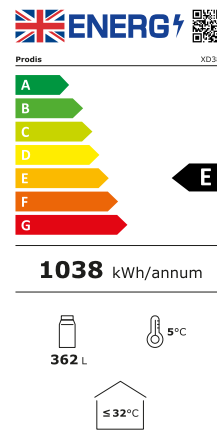

Project
Location
Item#
QTY

Model: XD380 Single Door Glass Door Display Refrigerator
 Single door, 5 shelves, 372 litre capacity

E

General Information

The Prodis XD380 is a fan assisted full height glass door display cooler with 5 adjustable shelves, fan assisted cooling and internal illumination.

Key Features

- +1°C to +10°C temperature range
- Fan assisted cooling
- 5 adjustable shelves
- Adjustable thermostat
- Off cycle defrost

Construction

- White exterior finish
- Food safe plastic interior
- Double glazed door

Energy Rating

Technical Data

Model	XD380
Capacity	372 Litres
External Dimensions	Width = 595 Depth = 650 Height = 1865
Interior Finish	Food safe plastic
Exterior Finish	White powder coated
Doors	1 hinged glass
Door frame	Aluminium
Glass construction	Double glazed toughened
Self closing	×
Self closing mechanism	×
Locks	×
Shelves	(5) adjustable
Internal Lighting	✓
Internal Lighting Type	LED
Lighting Colour Temperature	
Light switch	✓
Light switch position	Externally mounted
Temperature control	Analogue
Temperature control position	External
Temperature range	+1° to +10°c
Refrigerant	R600a
Evaporator style	Rollbond
Fan assisted	✓