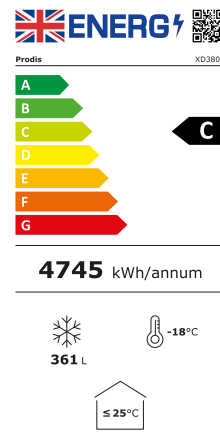

Model:
XD380N

Single Door Glass Door Display Freezer
 Single door, 5 shelves, 370 litre capacity

General Information

The Prodis XD380N is a single door full height display freezer with illuminated merchandising canopy. The unit features 5 static shelves, external temperature display, adjustable thermostat, fan assisted cooling and manual defrost.

Key Features

- -18°C to -24°C temperature range
- 5 static shelves
- LED internal illumination
- Illuminated merchandising canopy
- External light switch
- External thermostat
- Self closing door
- Recessed door handle
- Static refrigeration
- Manual defrost

Construction

- White exterior finish
- Grey front
- Food safe plastic interior
- Heated, double glazed door

Energy Rating

Technical Data

Model	XD380N
Capacity	372 Litres
External Dimensions	Width = 640 Depth = 670 Height = 2056
Interior Finish	Food safe plastic
Exterior Finish	White powder coated / grey plastic
Doors	1 hinged glass
Door frame	Plastic
Glass construction	Double glazed toughened
Self closing	✓
Self closing mechanism	Sprung
Locks	×
Shelves	(5) static
Internal Lighting	✓
Internal Lighting Type	LED
Lighting Colour Temperature	
Light switch	✓
Light switch position	Externally mounted
Temperature control	Analogue
Temperature control position	External
Temperature range	-18°C to -24°C
Refrigerant	R290
Evaporator style	Static shelves
Fan assisted	✓
Energy Rating	C