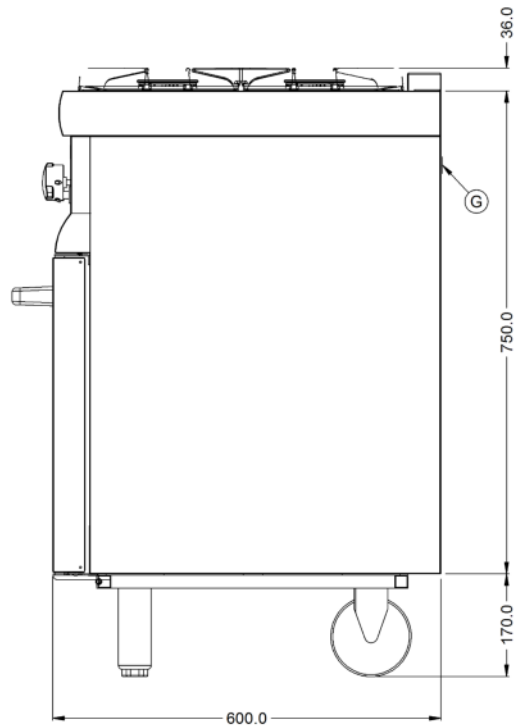

Power and Performance

BTU per Hour	81,206
Total Power kW	23.8
Temperature Range °C	130-250
Temperature Control	Mechanical
Rating per Hob kW	4.5
Oven Rating kW	5.8

Key Specifications

Number of Shelves included	2
Number of Shelf Positions	4
Number of Hobs	4
Shape of Hob	Round

Weights and Dimensions

Unit Height (External) mm	956
Unit Width (External) mm	600
Unit Depth (External) mm	600
Height (Internal) mm	360
Width (Internal) mm	480
Depth (Internal) mm	342
Shelf Dimensions Width mm	460
Shelf Dimensions Depth mm	342
Hob Dimensions mm	W590 x D500
Net Weight Kg	67.9

Shipping

Packed Weight Kg	74.69
Packed Height cm	110
Packed Width cm	81.3
Packed Depth cm	68.5

Available Accessories

SLR6/SB

SPLASHBACK SLR6

Technical Picture

Lincat Limited

Whisby Road,
Lincoln, LN6 3QZ,
United Kingdom