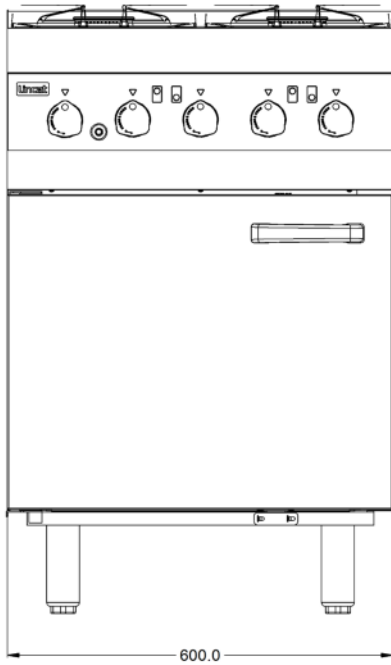

Power and Performance

BTU per Hour	81,206
Total Power kW	23.8
Temperature Range °C	130-250
Temperature Control	Mechanical
Rating per Hob kW	4.5
Oven Rating kW	5.8

Key Specifications

Number of Shelves included	2
Number of Shelf Positions	4
Number of Hobs	4
Shape of Hob	Round

Weights and Dimensions

Unit Height (External) mm	956
Unit Width (External) mm	600
Unit Depth (External) mm	600
Height (Internal) mm	360
Width (Internal) mm	480
Depth (Internal) mm	342
Shelf Dimensions Width mm	460
Shelf Dimensions Depth mm	342
Hob Dimensions mm	W590 x D500
Net Weight Kg	67.9

Shipping

Packed Weight Kg	74.69
Packed Height cm	110
Packed Width cm	81.3
Packed Depth cm	68.5

Available Accessories

SLR6/SB

SPLASHBACK SLR6

Technical Picture

Lincat Limited

Whisby Road,
Lincoln, LN6 3QZ,
United Kingdom