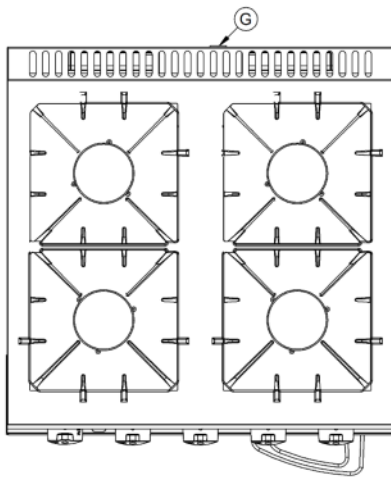

Weights and Dimensions

Unit Height (External) mm	956
Unit Width (External) mm	600
Unit Depth (External) mm	600
Height (Internal) mm	360
Width (Internal) mm	480
Depth (Internal) mm	342
Shelf Dimensions Width mm	460
Shelf Dimensions Depth mm	342
Hob Dimensions mm	W590 x D500
Net Weight Kg	67.9

Shipping

Packed Weight Kg	74.69
Packed Height cm	110
Packed Width cm	81.3
Packed Depth cm	68.5

Available Accessories

SLR6/SB

SPLASHBACK SLR6

Technical Picture

Lincat Limited

Whisby Road,
Lincoln, LN6 3QZ,
United Kingdom