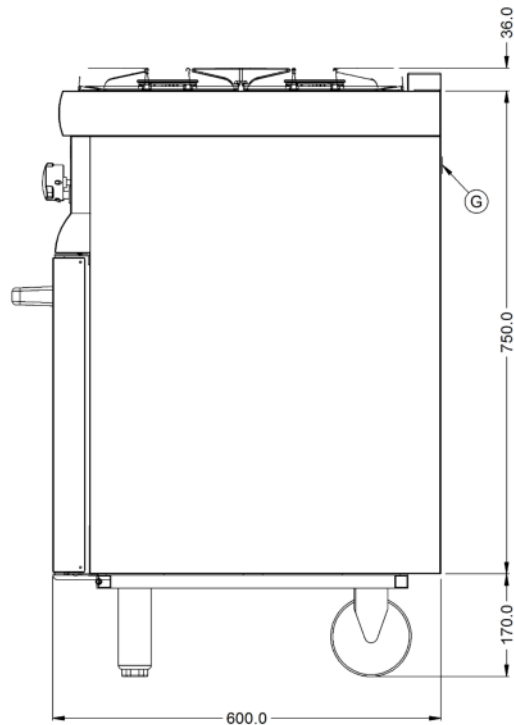

Power and Performance

BTU per Hour	81,206
Total Power kW	23.8
Temperature Range °C	130-250
Temperature Control	Mechanical
Rating per Hob kW	4.5
Oven Rating kW	5.8

Key Specifications

Number of Shelves included	2
Number of Shelf Positions	4
Number of Hobs	4
Shape of Hob	Round

Weights and Dimensions

Unit Height (External) mm	956
Unit Width (External) mm	600
Unit Depth (External) mm	600
Height (Internal) mm	360
Width (Internal) mm	480
Depth (Internal) mm	342
Shelf Dimensions Width mm	460
Shelf Dimensions Depth mm	342
Hob Dimensions mm	W590 x D500
Net Weight Kg	67.9

Shipping

Packed Weight Kg	74.69
Packed Height cm	110
Packed Width cm	81.3
Packed Depth cm	68.5

Available Accessories

SLR6/SB

SPLASHBACK SLR6

Technical Picture

Lincat Limited

Whisby Road,
Lincoln, LN6 3QZ,
United Kingdom