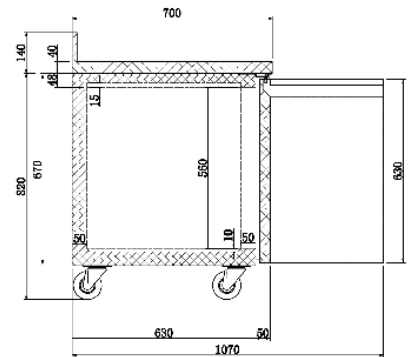

Key Features

- -2°C to +8°C temperature range
- Fan assisted cooling
- 2 adjustable shelves
- Digital temperature control
- Replaceable door gasket
- Automatic defrost

Construction

- Stainless steel exterior
- Stainless steel interior
- Heavy duty full width door handle
- 100mm upstand

Energy Rating

ENERGY

Prodis GRN-W2R

A+++
A++
A+
A
B
C
D
E
F
G

B

724 kWh/annum

205L

-L

5 40°C-40%

2015/1094-IV