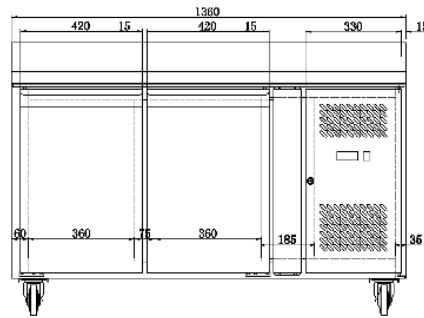

Key Features

- -2°C to +8°C temperature range
- Fan assisted cooling
- 2 adjustable shelves
- Digital temperature control
- Replaceable door gasket
- Automatic defrost

Construction

- Stainless steel exterior
- Stainless steel interior
- Heavy duty full width door handle
- 100mm upstand

Energy Rating

ENERGY

Prodis GRN-W2R

A+++
A++
A+
A
B
C
D
E
F
G

B

724 kWh/annum

205L

-L

5 40°C-40%

2015/1094-IV