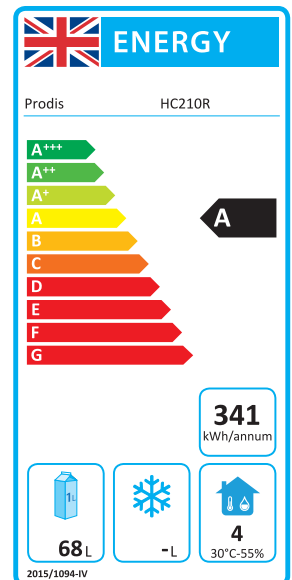

### General Information

The Prodis HC210R is an under counter freezer with 2 full size adjustable shelves + 1 half shelf. The cabinet is fitted with a sleek backlit white digital temperature controller and lockable door.

### Key Features

- +2°C to +10°C temperature range
- Fan assisted cool
- 2 x full size adjustable shelves
- 1 x half size shelf
- Off cycle defrost
- Digital temperature controller
- R600a refrigerant
- Removable and replaceable door gasket
- Lockable door
- A energy rated

### Energy Label

## Technical Data

Model	HC210R
Gross Capacity	131 Litres
External Dimensions	Width = 600 Depth = 625 Height = 853
Internal Dimensions	Width = 458 Depth = 476 Height = 603
Interior Finish	White
Exterior Finish	White
Doors	1 hinged
Self closing	×
Self closing mechanism	×
Locks	(1)
Shelves	(3) 2 static, 1 adjustable
Total power rating	130w
Power consumption	1.869 kWh/24h
Noise level	62 dB(A)
Temperature control	Digital
Temperature control position	External
Temperature range	-15°C to -22°C
Climate class	4
Refrigerant	R600a
Evaporator style	Static
Fan assisted	×
Net weight	35kg
Gross weight	42kg
Packaged dimensions	646 x 666 x 880